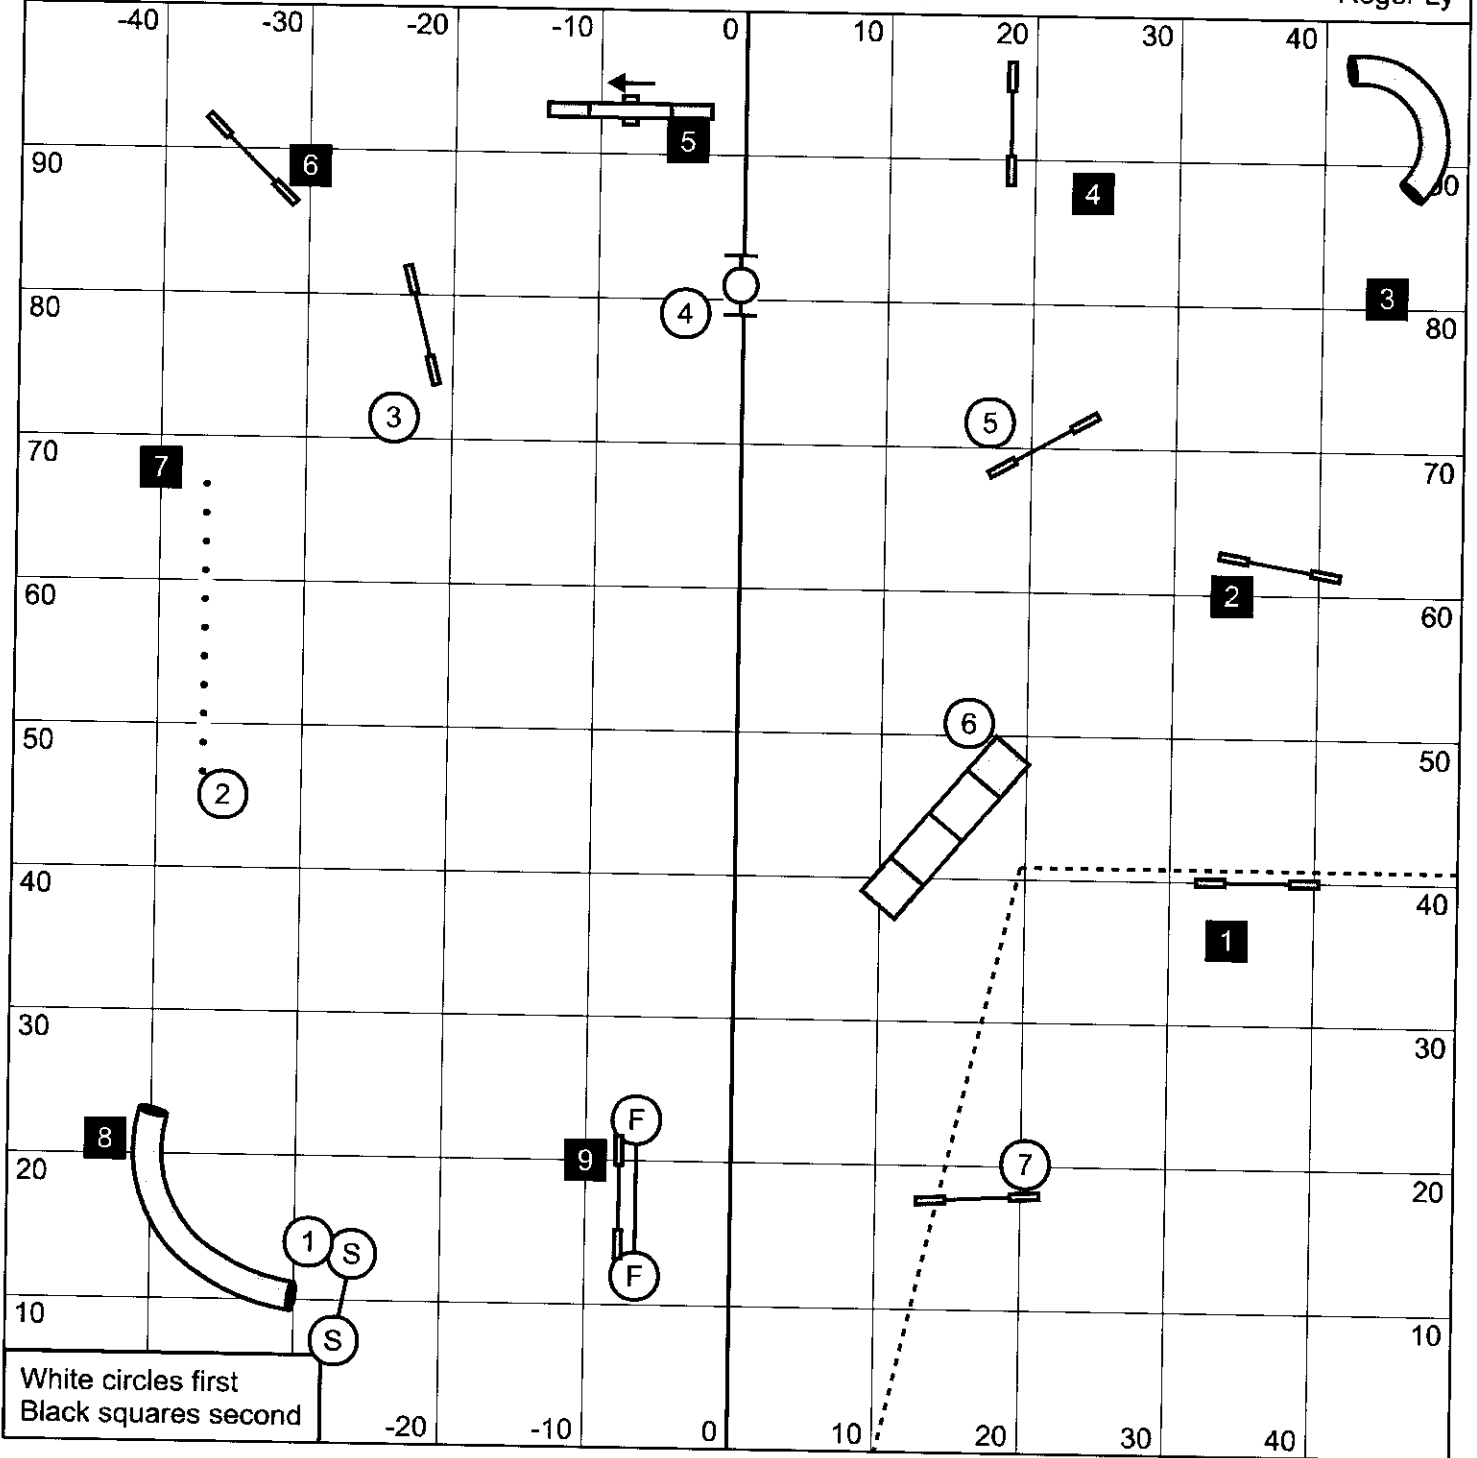

Starters/PI Pairs Relay

Nunes Agility Field - November 9, 2019

Roger Ly

White circles first
Black squares second