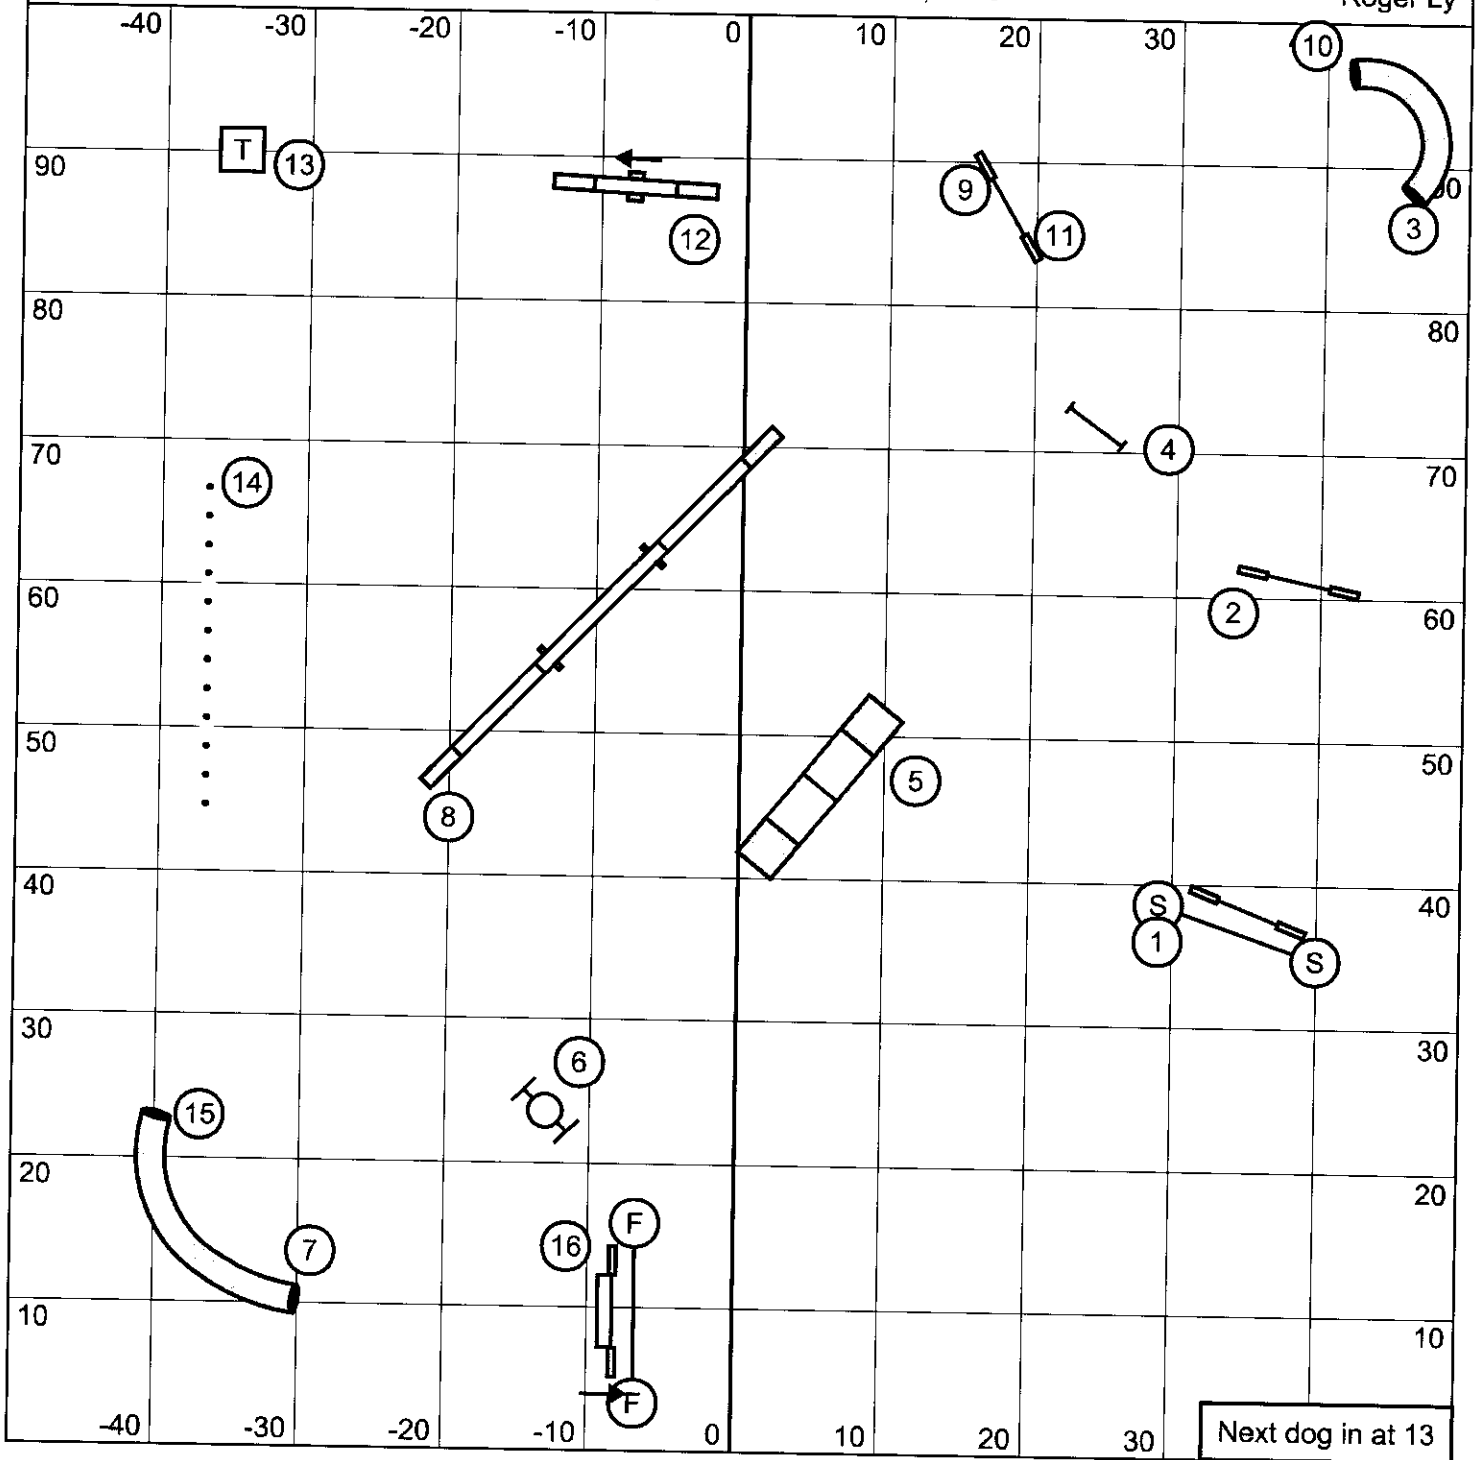

Roger Ly

Starters/PI Gamblers

Nunes Agility Field - November 9, 2019

Roger Ly

Opening:  
 1-2-3-5 Scoring System - Weaves are 5  
 25 seconds, 13 points required

Start jump is bidirectional and can be taken twice for points  
 Each obstacle can be taken twice for points  
 Back-to-back is OK  
 Contact-to-contact is NOT OK

Starters/PI Gamblers

Nunes Agility Field - November 10, 2019

Roger Ly

Opening:  
 1-3-5-7 Scoring System - Teeter is 7  
 30 seconds, 21 points required

Closing:  
**CHAMPIONSHIP**  
 20/22/24" - 16 seconds  
 14/16" - 17 seconds  
 10" - 18 seconds