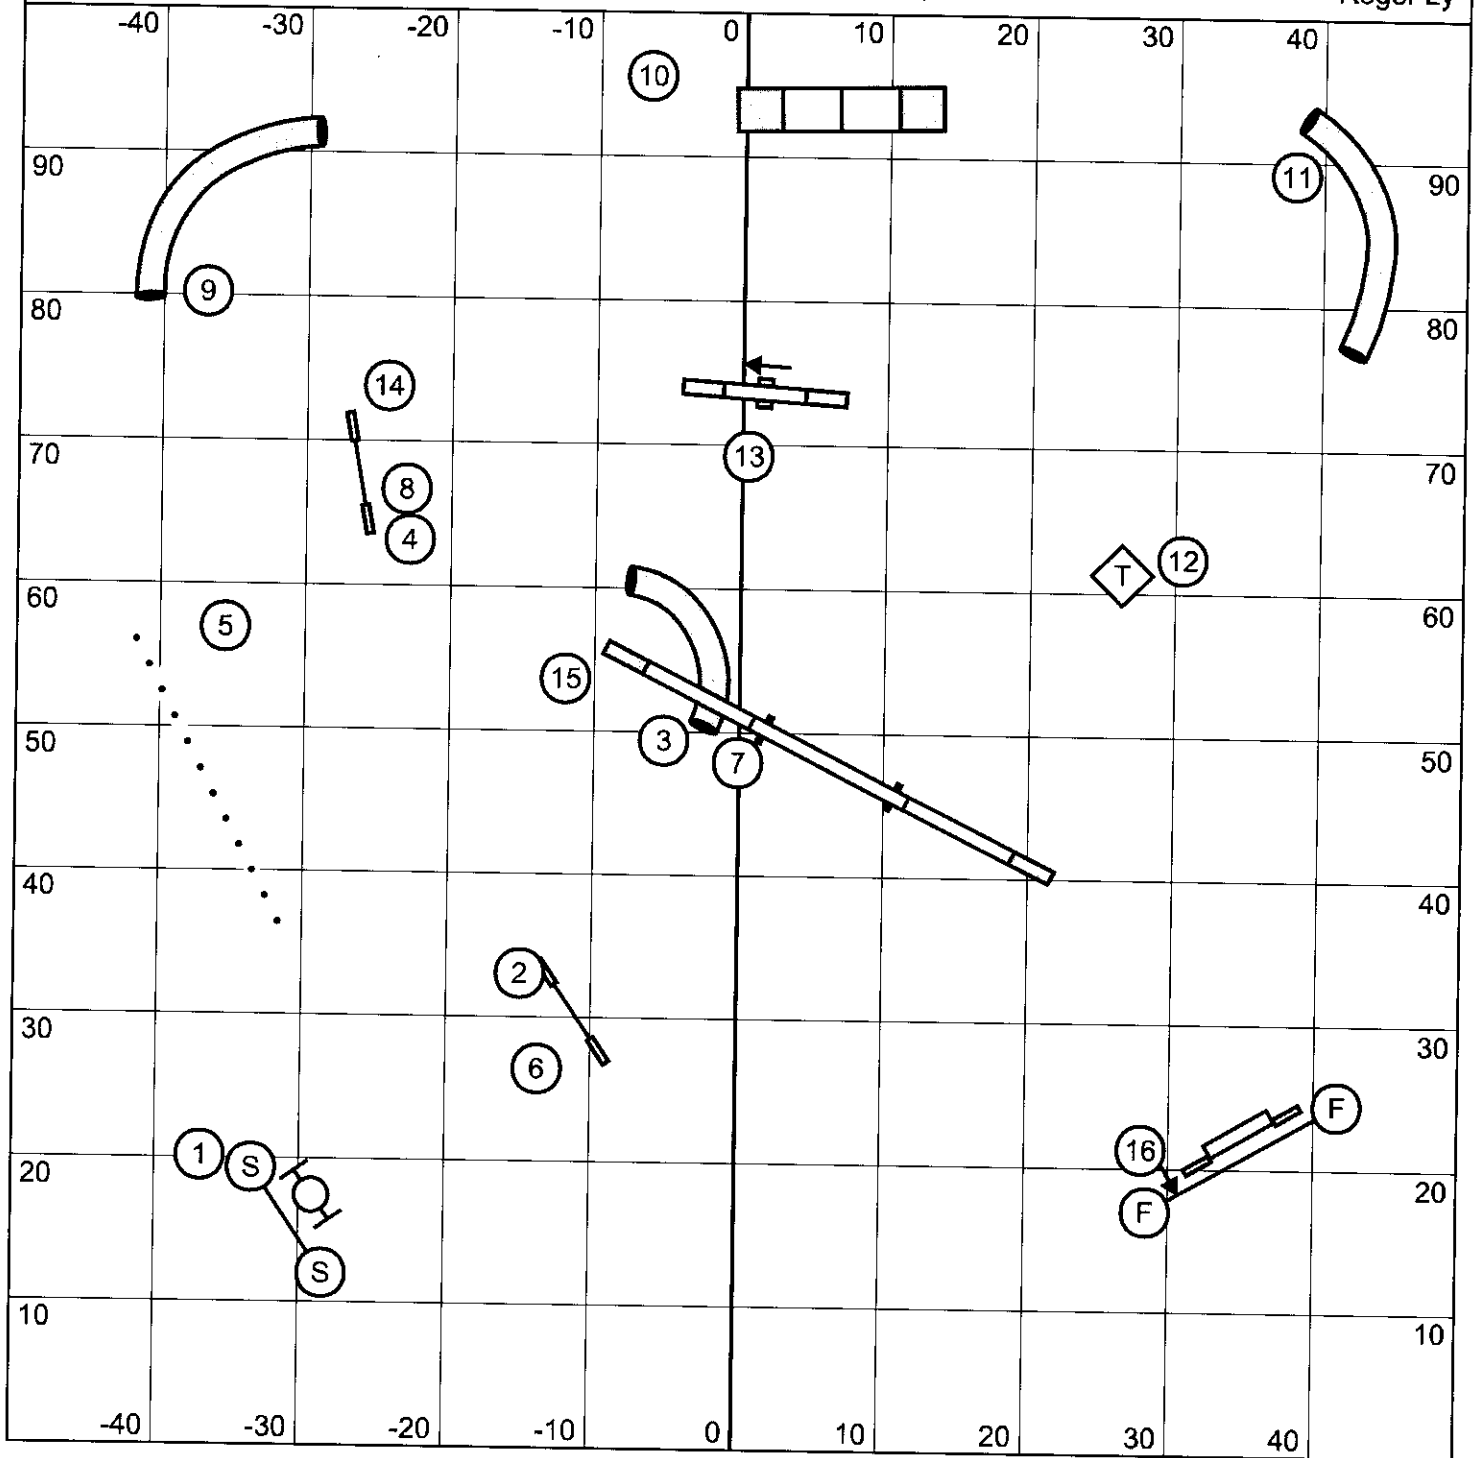

Starters/PI Standard

Nunes Agility Field - November 8, 2019

Roger Ly