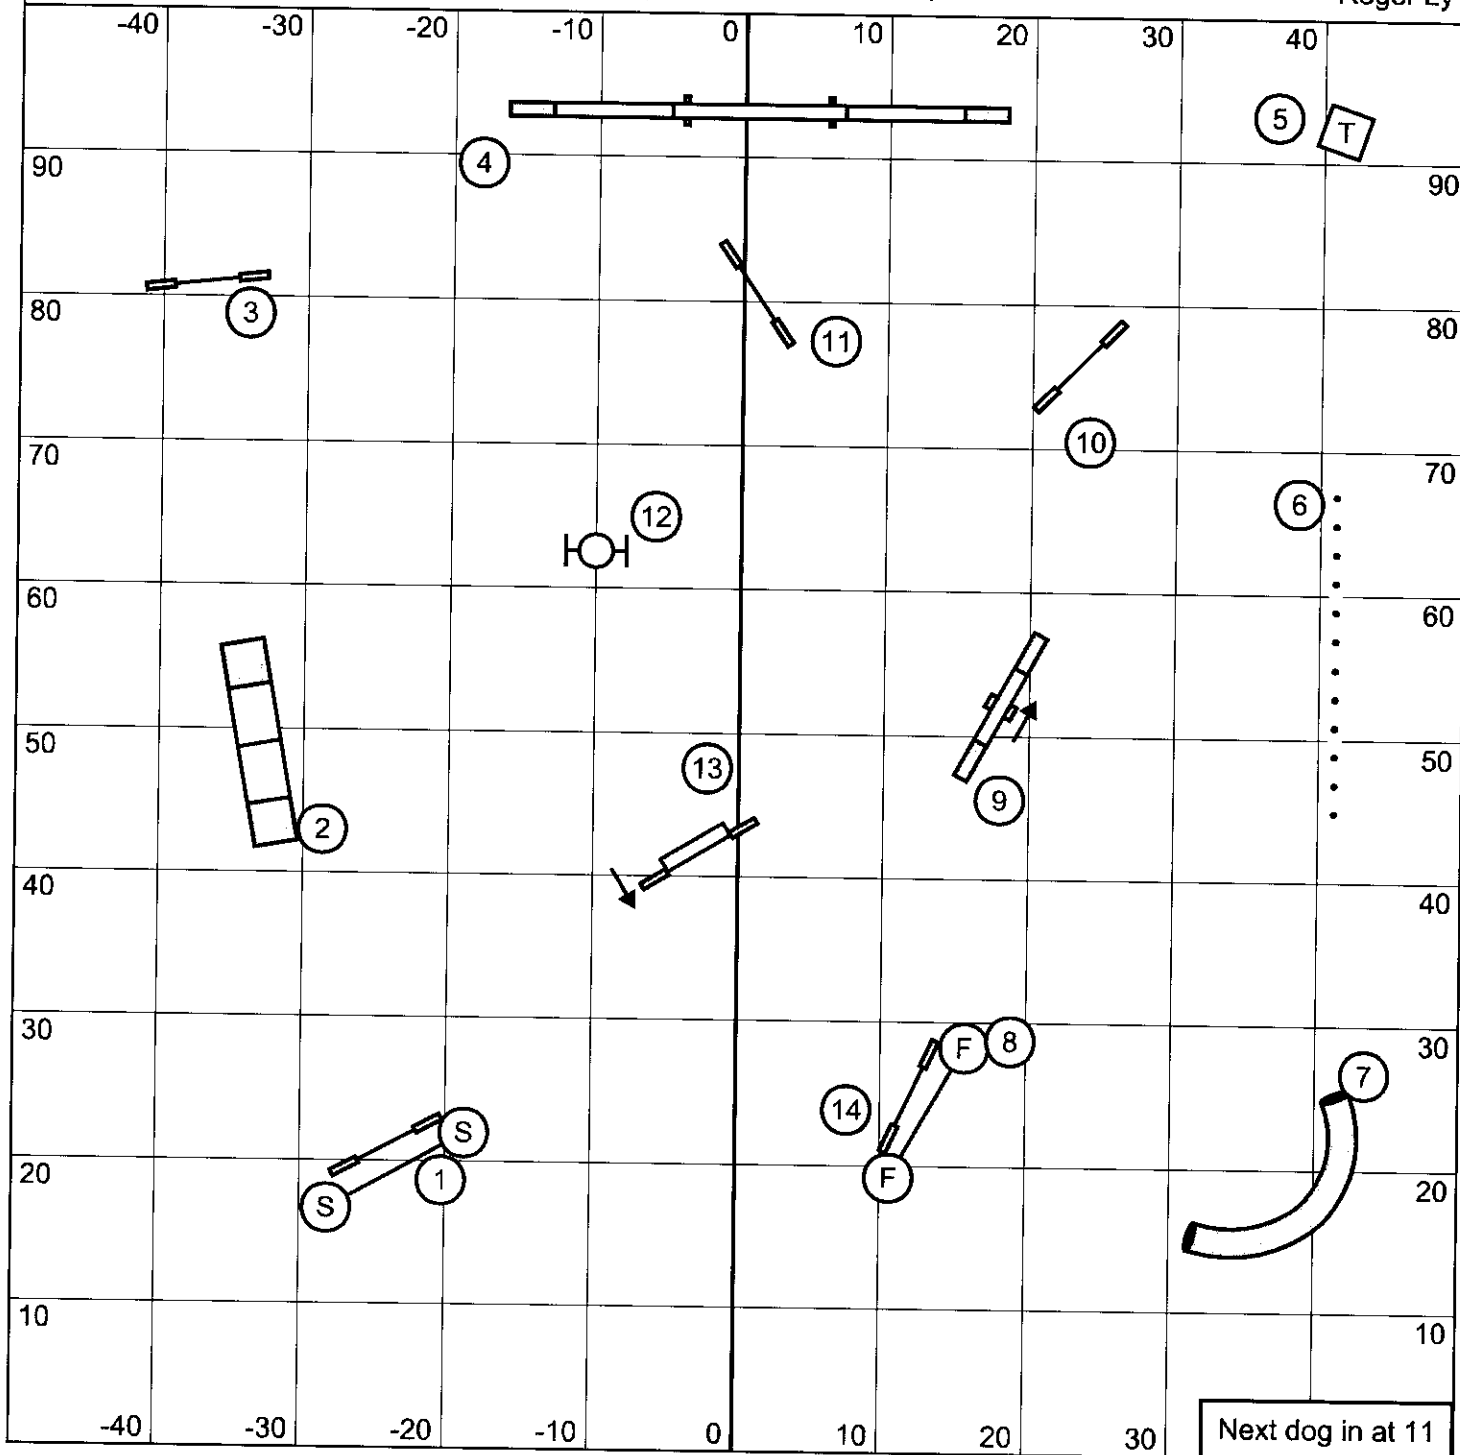

Combinations may be taken in any order, any direction

Dropped bar or off-course during combination:

Complete combination for 0 points and continue

**CLOSING:**

Everything to be taken as marked

**COURSE TIME:**  
**CHAMPIONSHIP**  
20/22/24" - 54 seconds  
14/16" - 56 seconds  
10" - 58 seconds

Starters/PI Gamblers

Nunes Agility Field - November 10, 2019

Roger Ly

Opening:  
 1-3-5-7 Scoring System - Teeter is 7  
 30 seconds, 21 points required

Closing:  
**CHAMPIONSHIP**  
 20/22/24" - 16 seconds  
 14/16" - 17 seconds  
 10" - 18 seconds