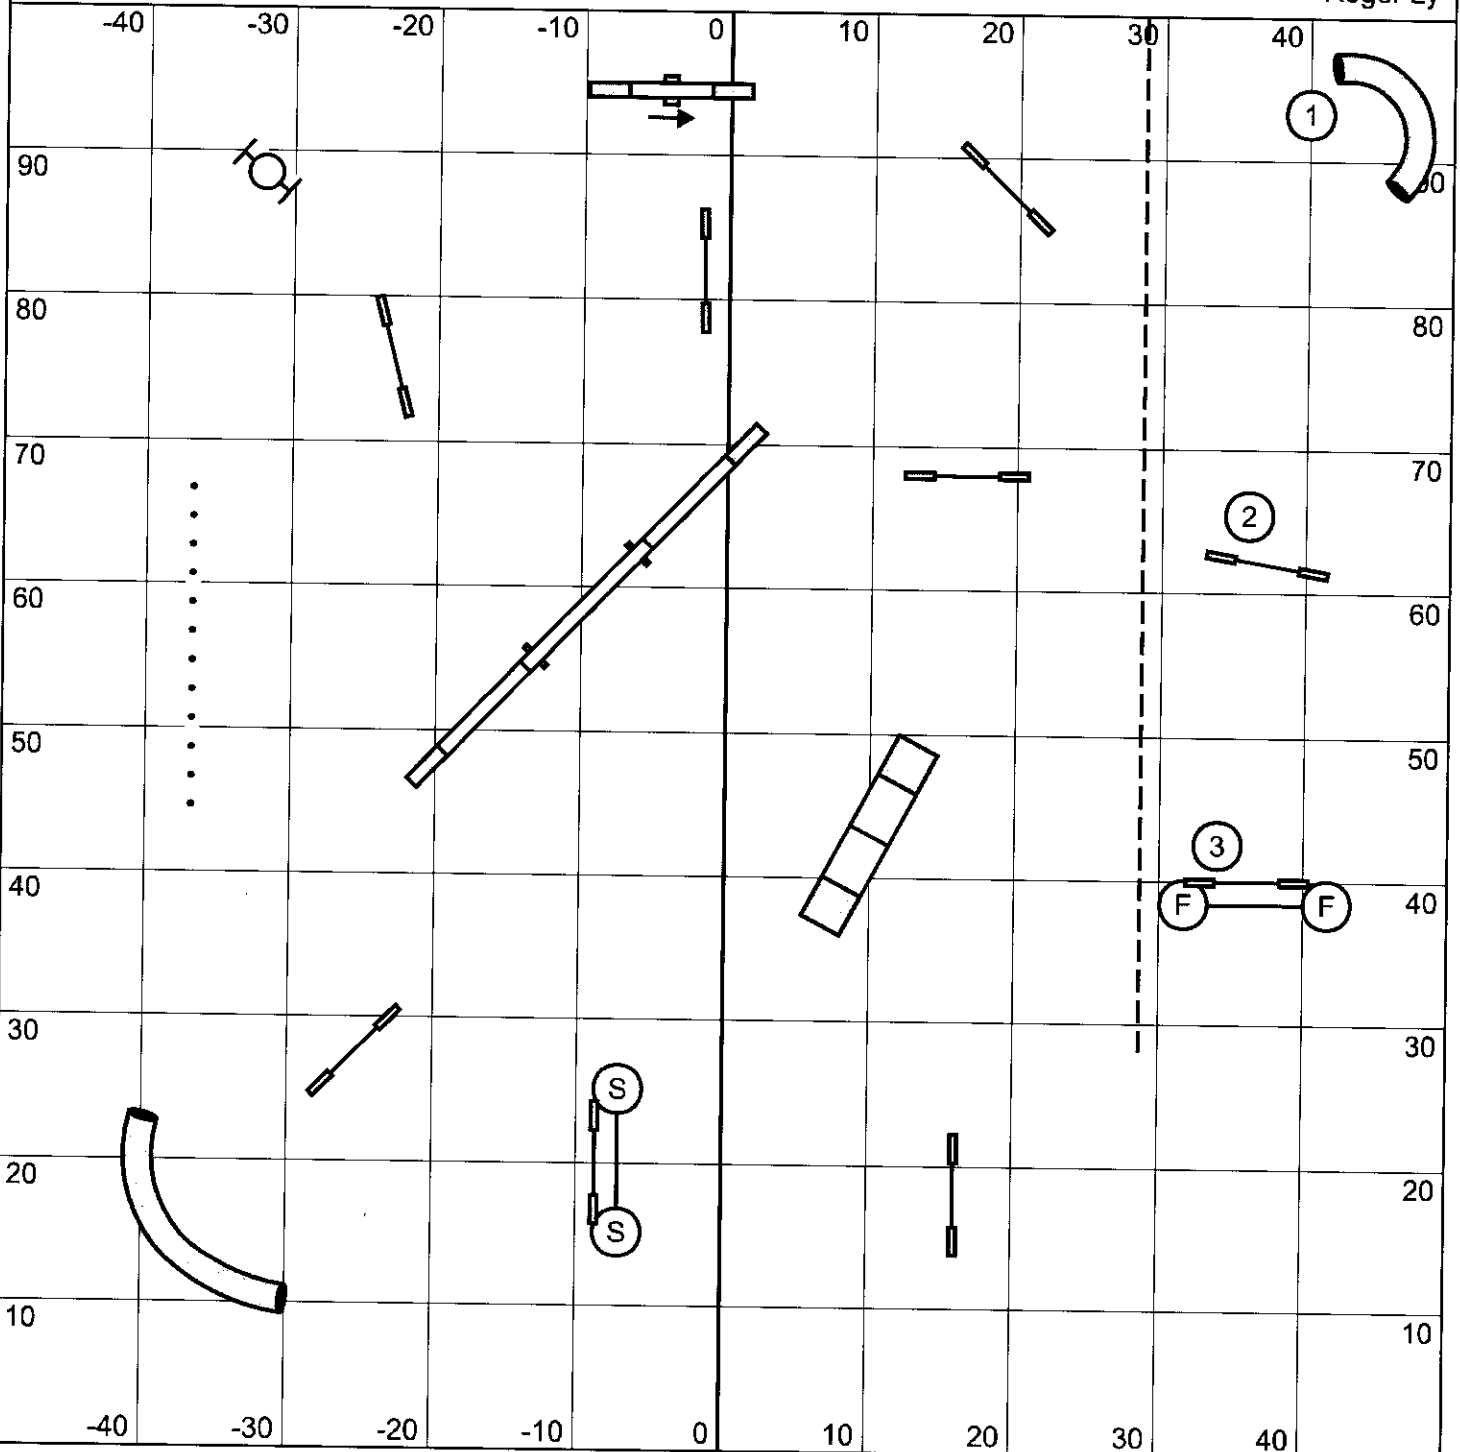

Roger Ly

Starters/PI Gamblers

Nunes Agility Field - November 9, 2019

Roger Ly

Opening:  
 1-2-3-5 Scoring System - Weaves are 5  
 25 seconds, 13 points required

Start jump is bidirectional and can be taken twice for points  
 Each obstacle can be taken twice for points  
 Back-to-back is OK  
 Contact-to-contact is NOT OK