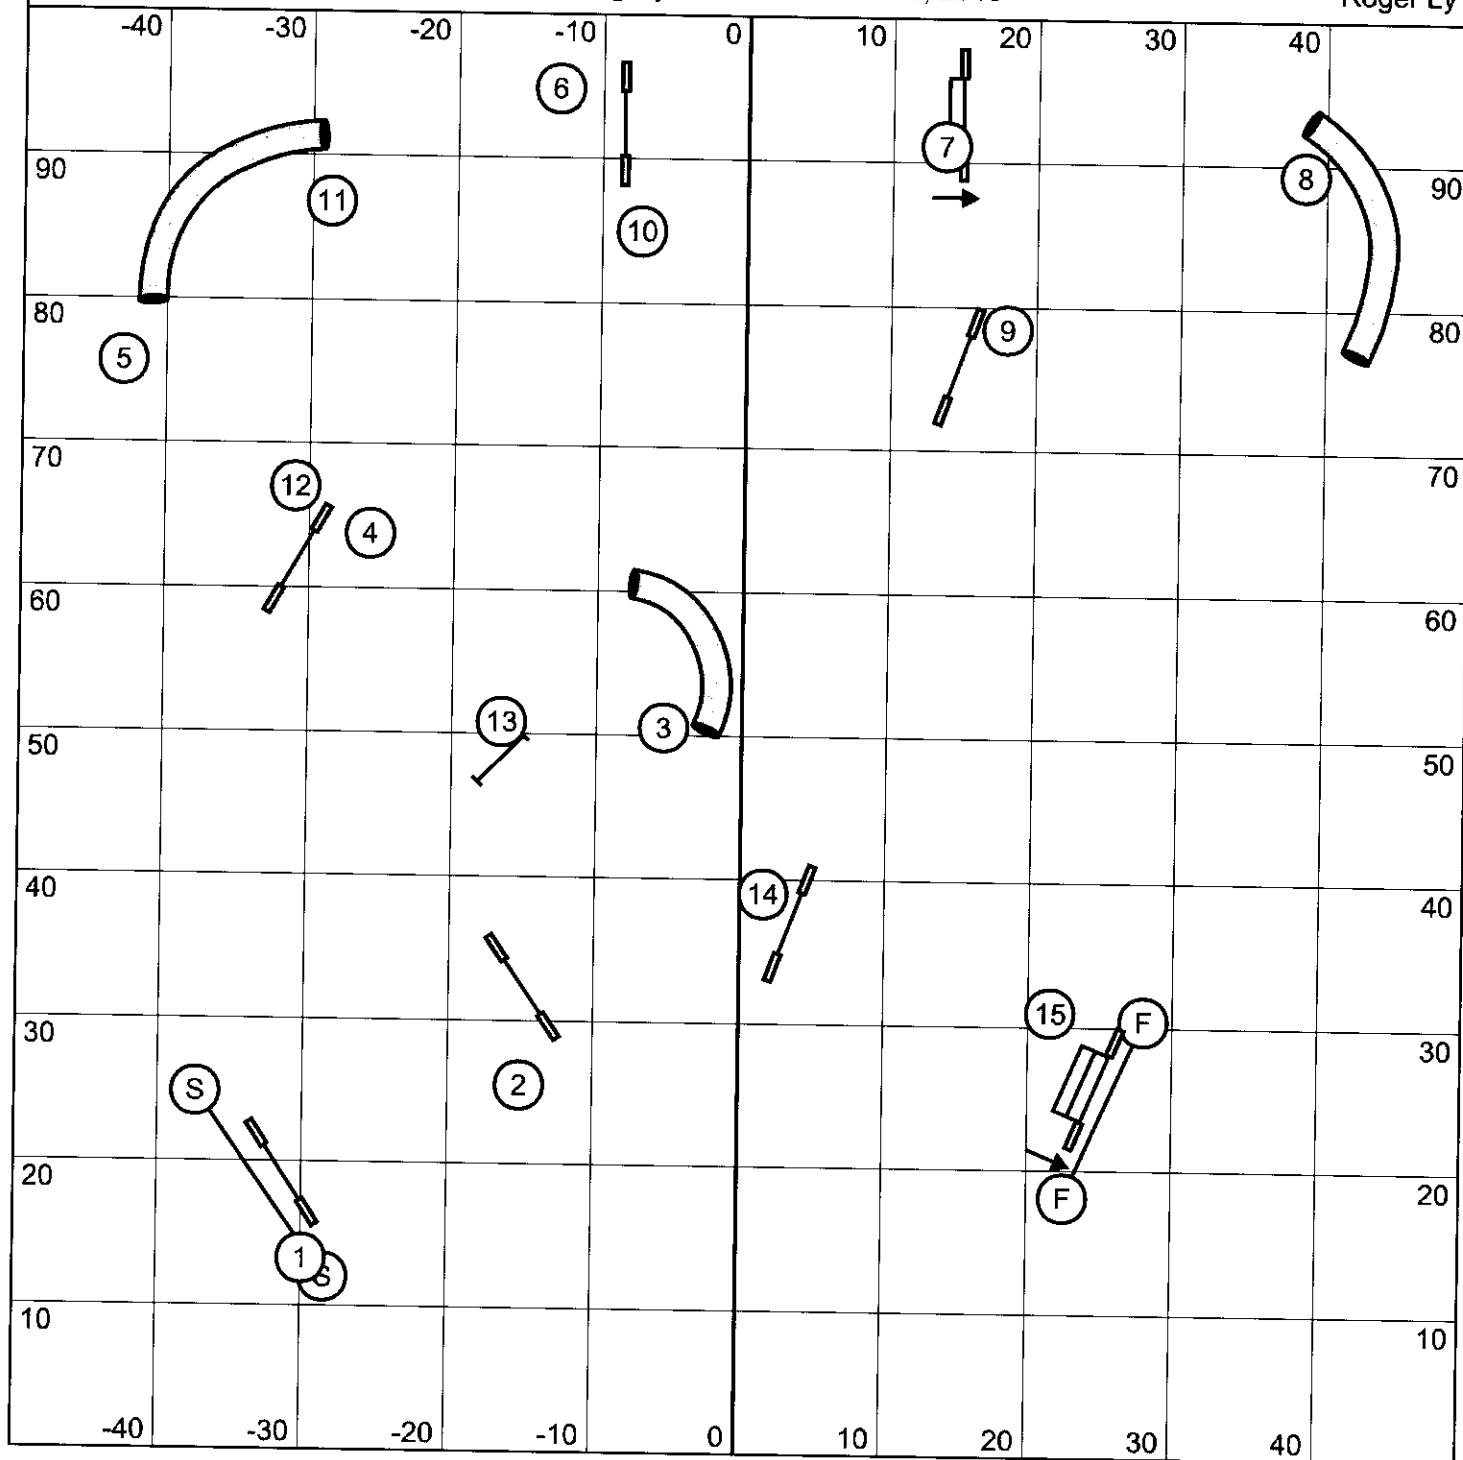

Starters/PI Jumpers

Nunes Agility Field - November 8, 2019

Roger Ly