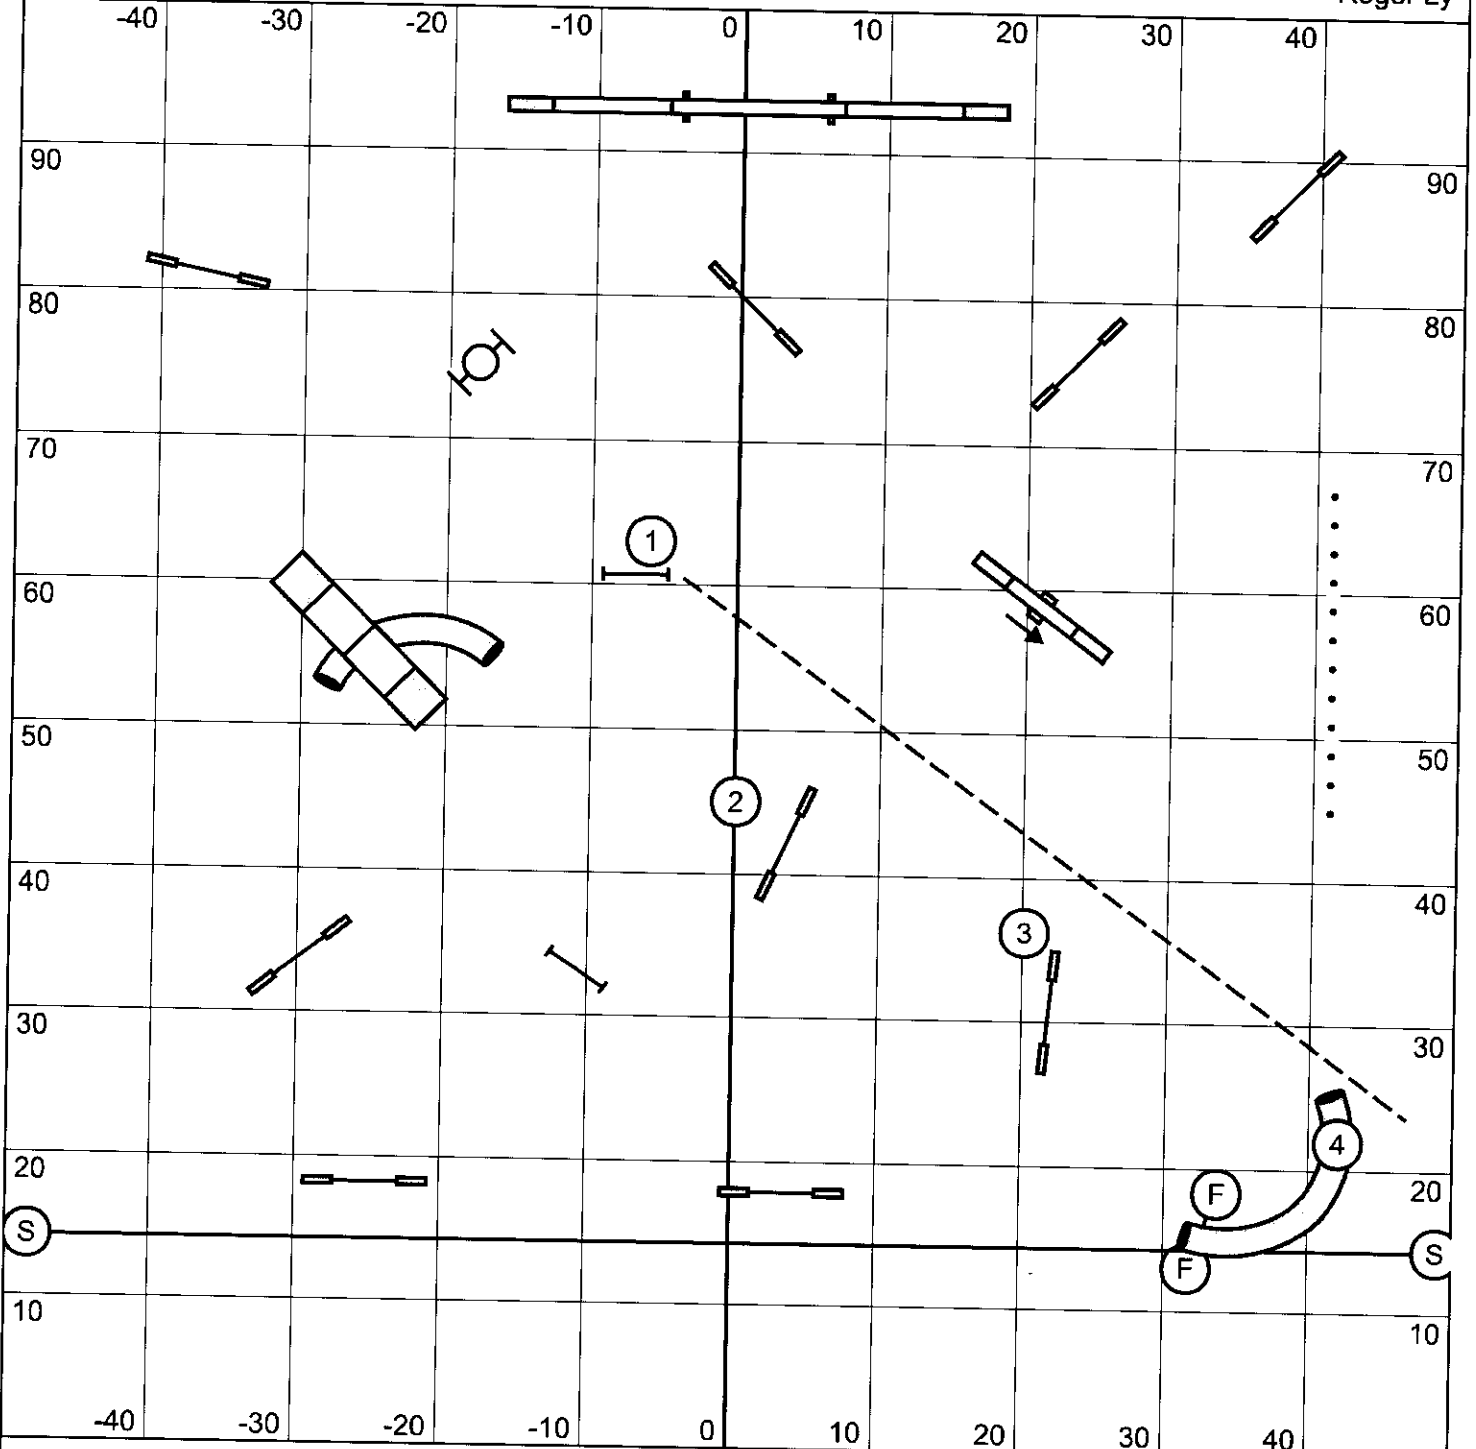

Starters/PI Gamblers

Nunes Agility Field - November 10, 2019

Roger Ly

Opening:  
 1-3-5-7 Scoring System - Teeter is 7  
 30 seconds, 21 points required

Closing:  
**CHAMPIONSHIP**  
 20/22/24" - 16 seconds  
 14/16" - 17 seconds  
 10" - 18 seconds