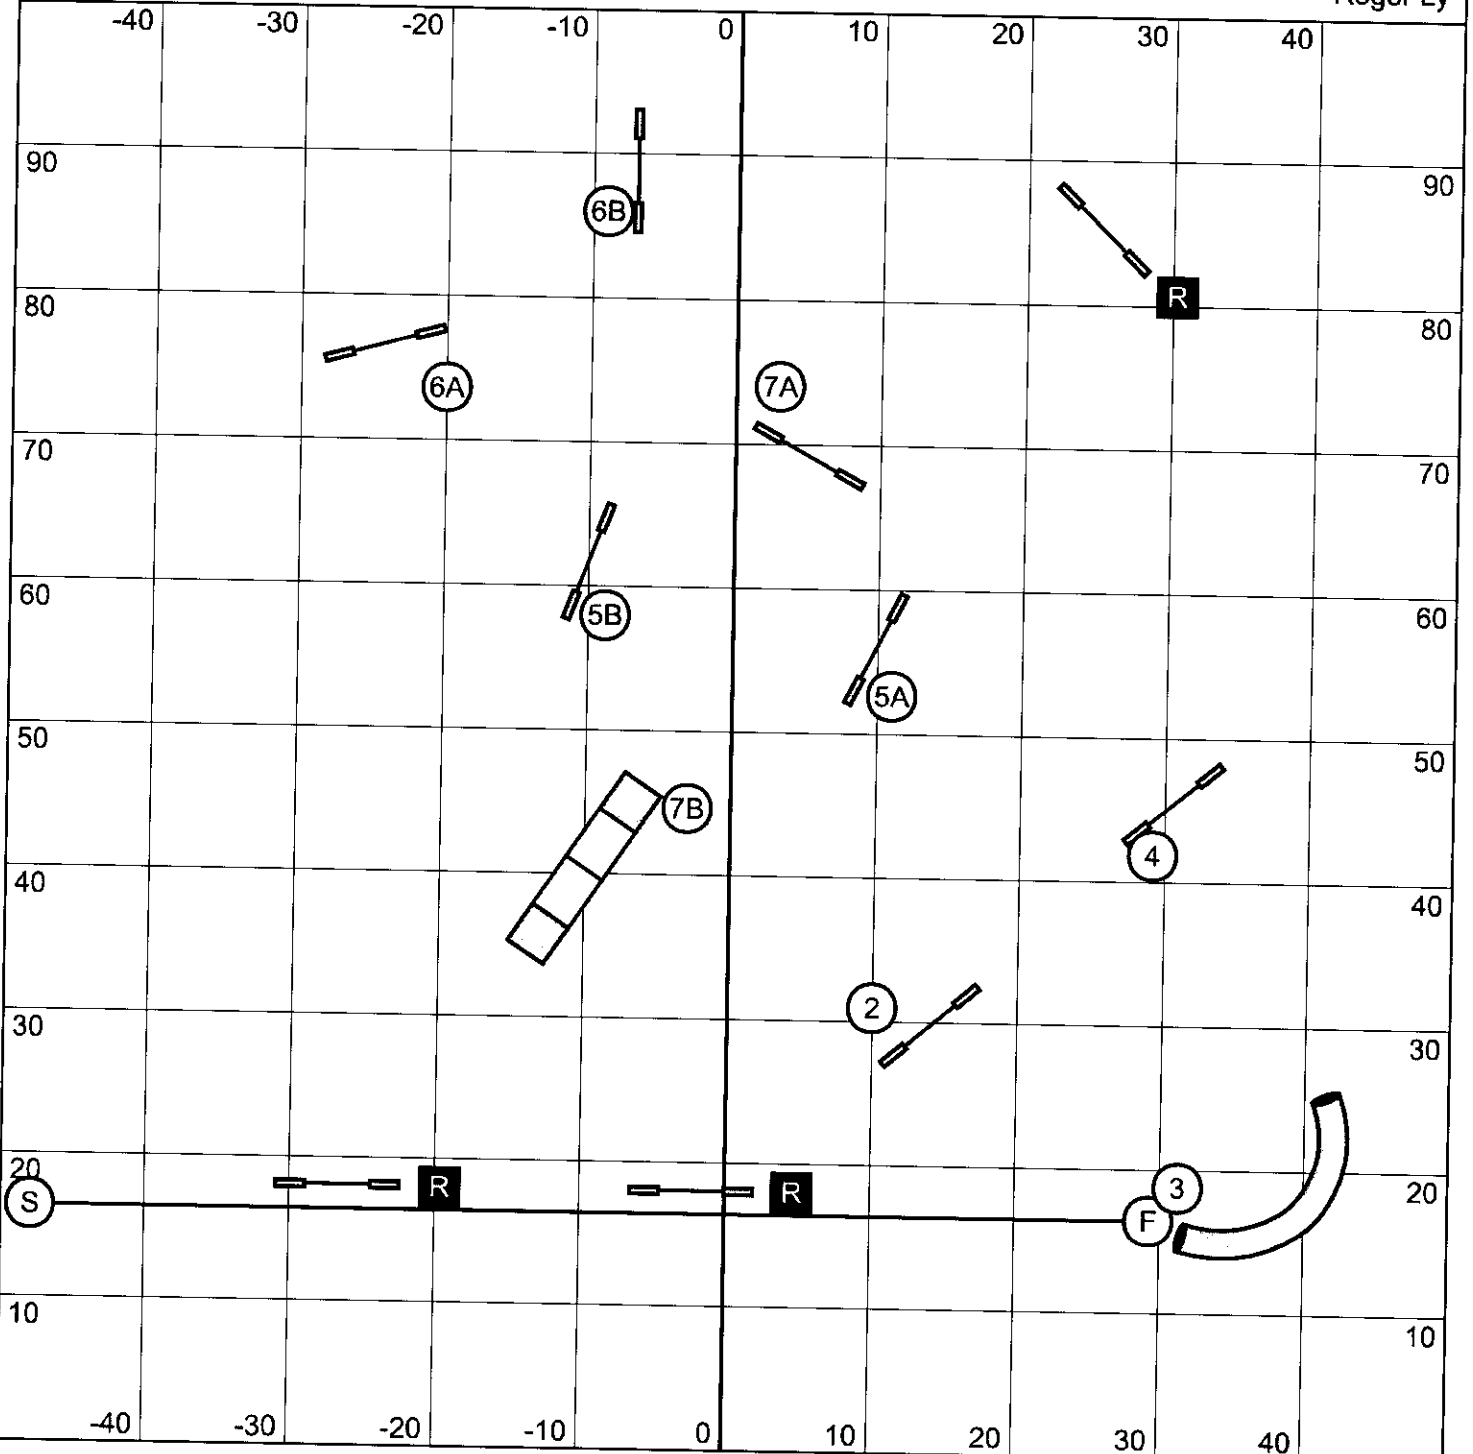

OPENING (THREE REDS):

Combinations may be taken in any order, any direction

Dropped bar or off-course during combination:

Complete combination for 0 points and continue

CLOSING:

Everything to be taken as marked

COURSE TIME:

CHAMPIONSHIP

20/22/24" - 52 seconds

14/16" - 54 seconds

10" - 56 seconds

PERFORMANCE

+2 second