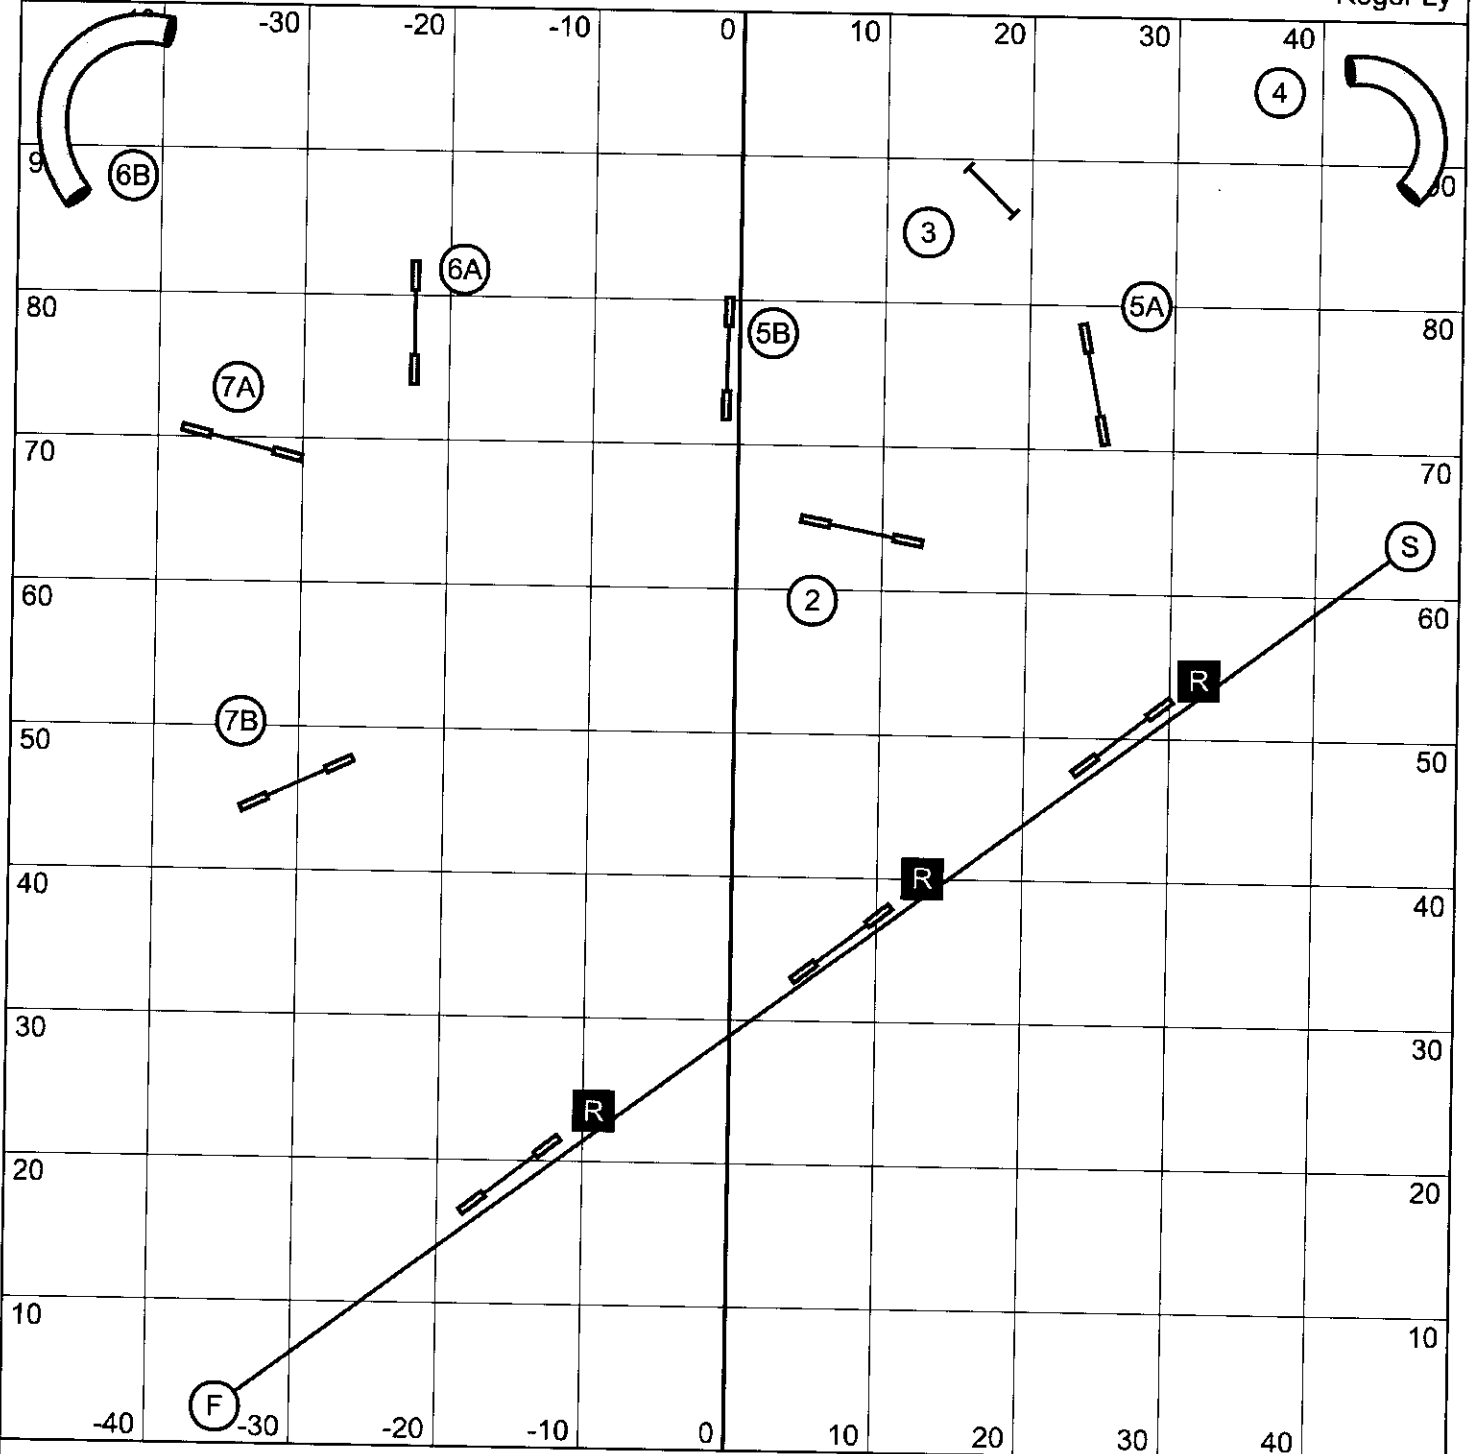

Starters/PI Snooker

Nunes Agility Field - November 9, 2019

Roger Ly

OPENING (THREE REDS):

Combinations may be taken in any order, any direction

Dropped bar or off-course during combination:

Complete combination for 0 points and continue

CLOSING:

Everything to be taken as marked

COURSE TIME:
CHAMPIONSHIP
20/22/24" - 54 seconds
14/16" - 56 seconds
10" - 58 seconds

PERFORMANCE
+2 second