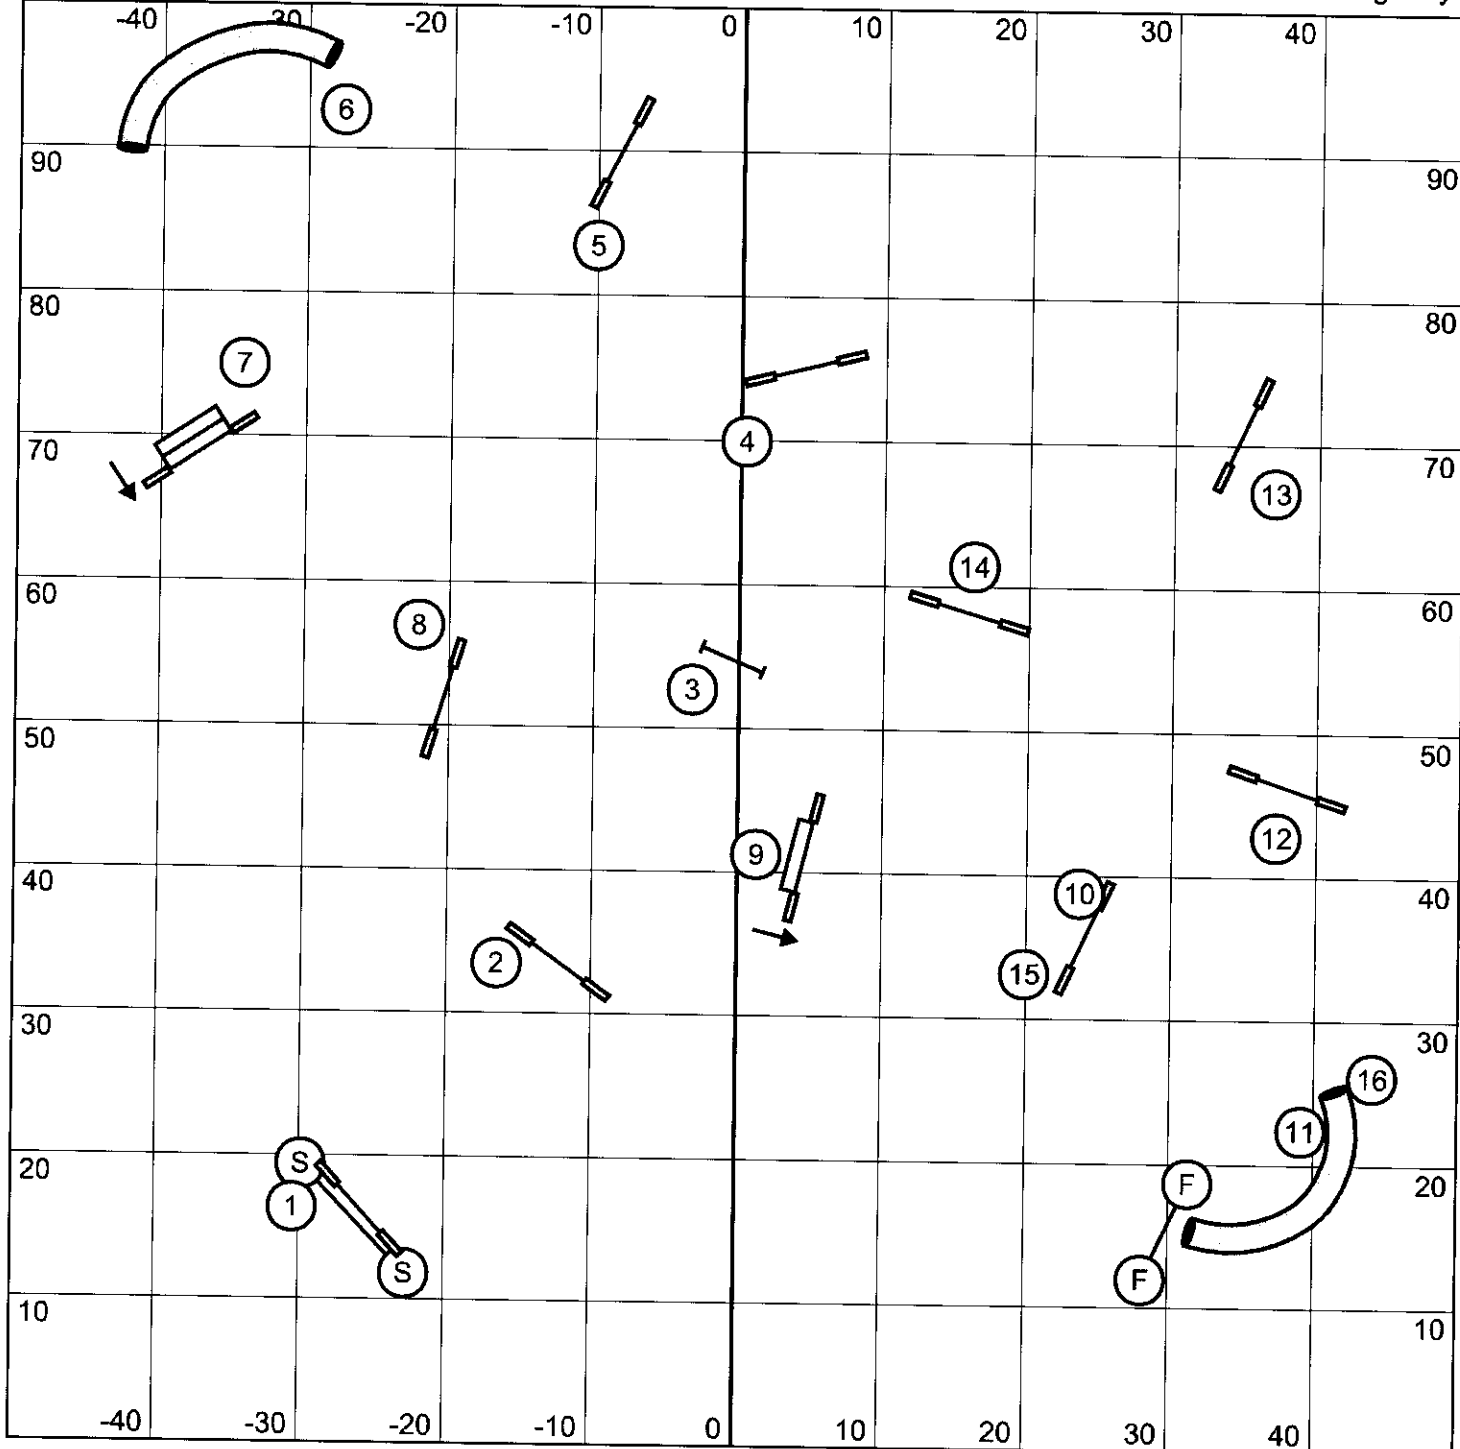

Starters/PI Gamblers

Nunes Agility Field - November 10, 2019

Roger Ly

Opening:  
 1-3-5-7 Scoring System - Teeter is 7  
 30 seconds, 21 points required

Closing:  
**CHAMPIONSHIP**  
 20/22/24" - 16 seconds  
 14/16" - 17 seconds  
 10" - 18 seconds

Dropped bar or off-course during combination:

Complete combination for 0 points and continue

**CLOSING:**

Everything to be taken as marked

**COURSE TIME:**

**CHAMPIONSHIP**

20/22/24" - 52 seconds

14/16" - 54 seconds

10" - 56 seconds

**PERFORMANCE**

+2 second

Starters/PI Jumpers

Nunes Agility Field - November 10, 2019

Roger Ly

Starters/PI Pairs Relay

Nunes Agility Field - November 10, 2019