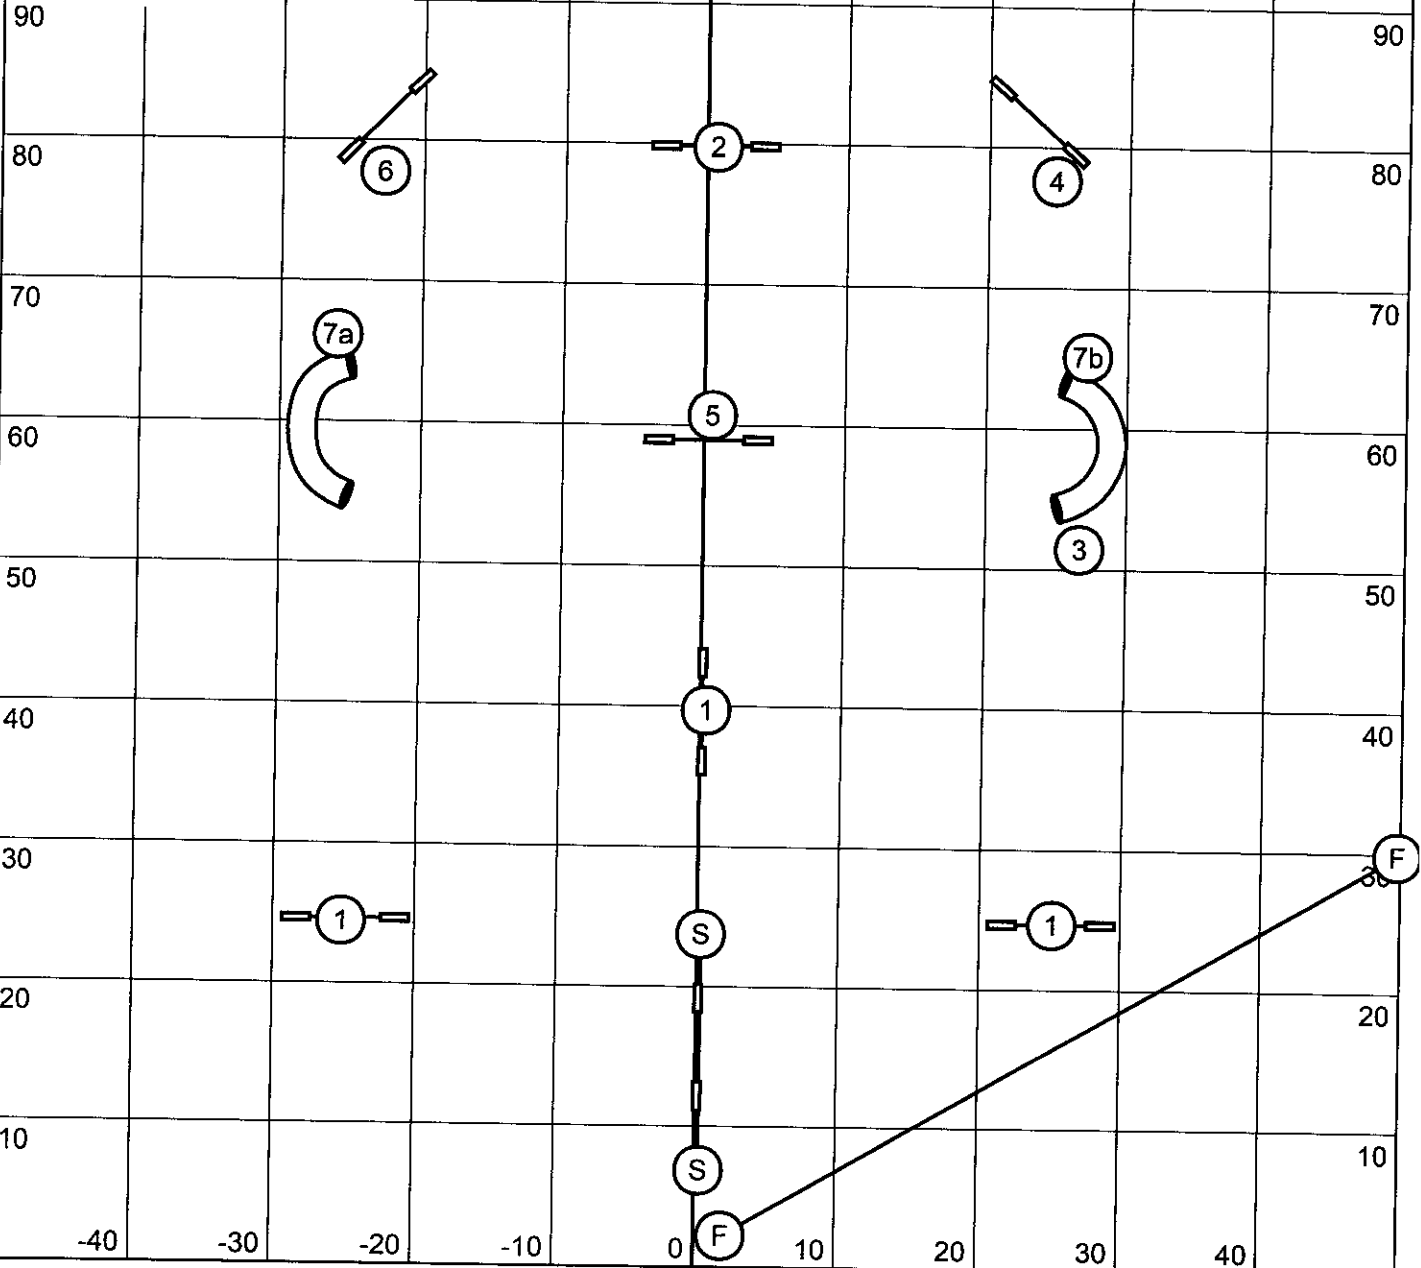

# Clab Nunes

Masters Snooker  
 Nunes Agility Field  
 Carol Voelker  
 November 9, 2019

Opening: 3 reds, All Bidirectional, combination Multi-directional  
 Closing: 2 bidirectional, all else to be taken as numbered.  
 Champ: 10" - 50sec, 14/16" - 48sec, 20/22/24" - 46sec.  
 Perf: 8" - 52sec, 12" - 50sec, 14/16/20" - 48sec.  
 Vet: 4" - 54sec, 8" - 52sec, 12/16" - 50sec.