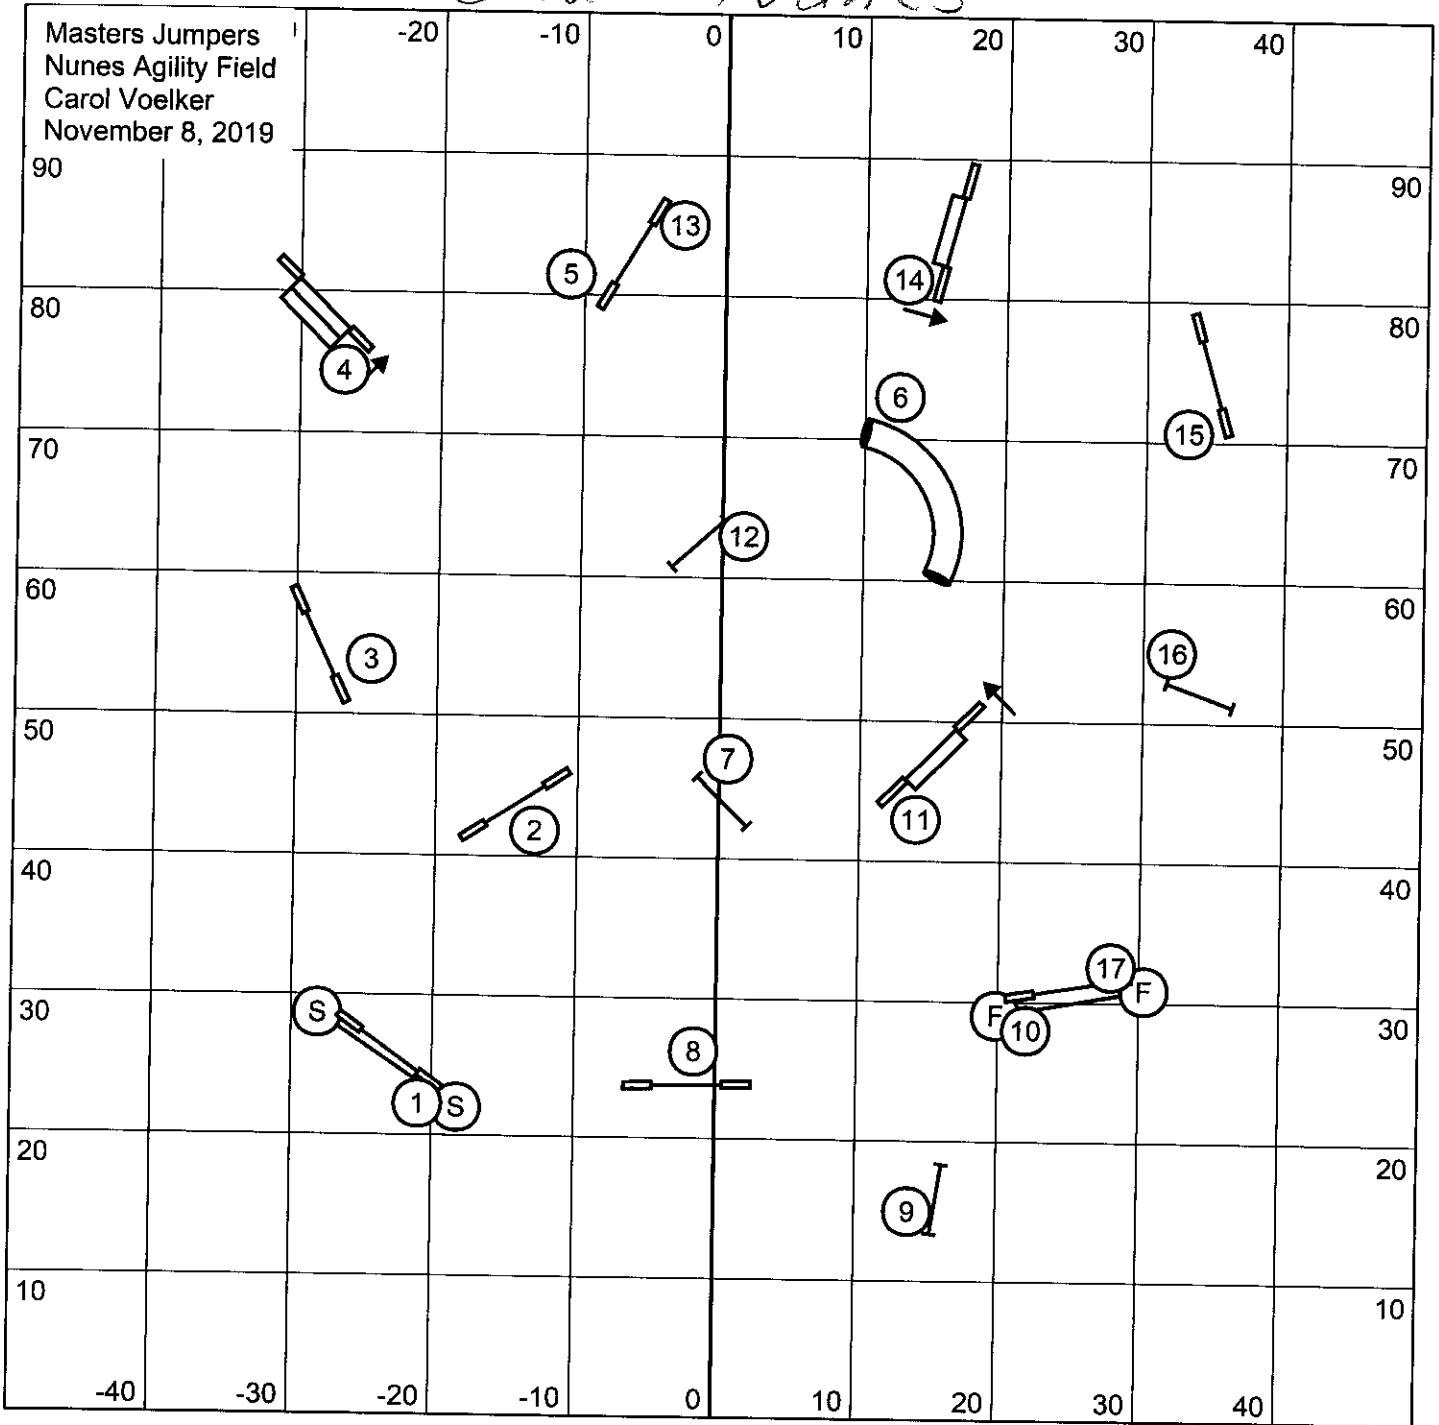

# Clab Nunes

Masters Snooker  
 Nunes Agility Field  
 Carol Voelker  
 November 9, 2019

Opening: 3 reds, All Bidirectional, combination Multi-directional  
 Closing: 2 bidirectional, all else to be taken as numbered.  
 Champ: 10" - 50sec, 14/16" - 48sec, 20/22/24" - 46sec.  
 Perf: 8" - 52sec, 12" - 50sec, 14/16/20" - 48sec.  
 Vet: 4" - 54sec, 8" - 52sec, 12/16" - 50sec.