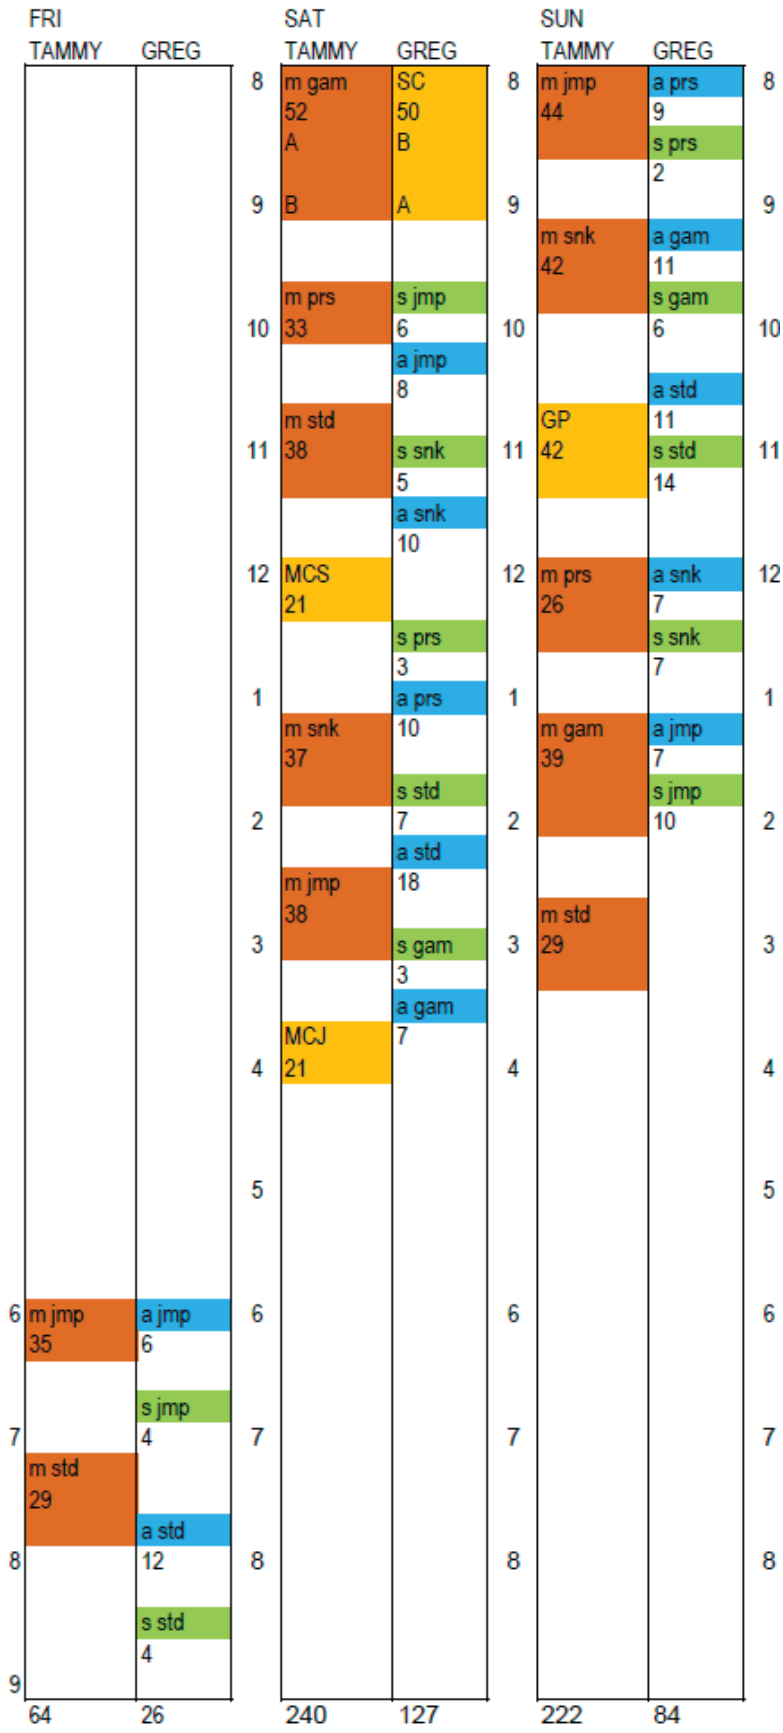

TAMMY Saturday			TAMMY Saturday		
MC Std Pf (5)			MC Jmp Pf (5)		
20" Jump Height (1 Dogs)			20" Jump Height (1 Dogs)		
A 20 134 Yogi Bear	Aussie	Barbara Hasey	A 20 134 Yogi Bear	Aussie	Barbara Hasey
16" Jump Height (4 Dogs)			16" Jump Height (4 Dogs)		
B 16 106 Shelby	Aussie	Sharon Johnson	B 16 106 Shelby	Aussie	Sharon Johnson
A 16 130 Peanut	BC	Ree Anderson	A 16 130 Peanut	BC	Ree Anderson
A 16 138 Quix	BC	Harley Frazee	A 16 138 Quix	BC	Harley Frazee
A 16 234 Ruthie	BC	Robert Greene	A 16 234 Ruthie	BC	Robert Greene

Nov 9-11 2018 NAF Timeline