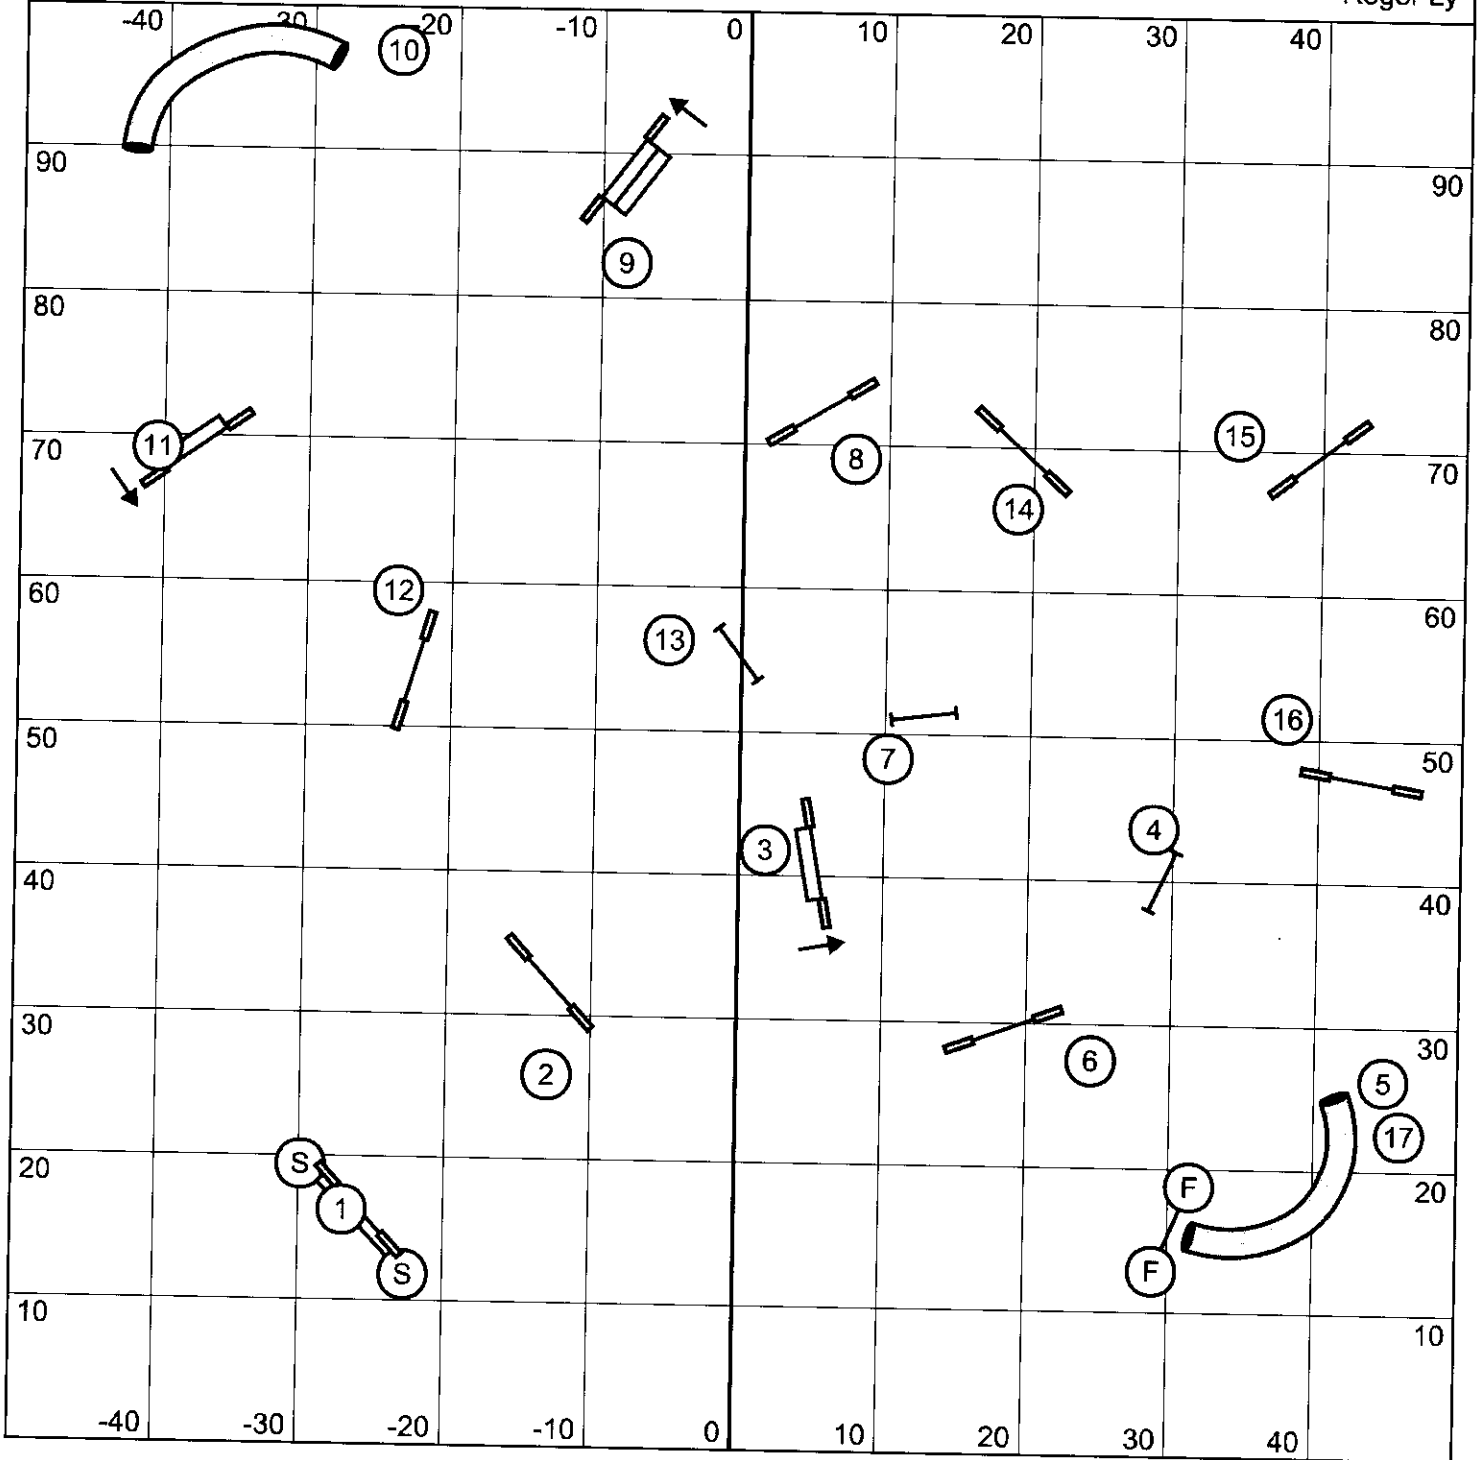

Combinations may be taken in any order, any direction

Dropped bar or off-course during combination:

Complete combination for 0 points and continue

CLOSING:

Everything to be taken as marked

COURSE TIME:

CHAMPIONSHIP

20/22/24" - 52 seconds

14/16" - 54 seconds

10" - 56 seconds

PERFORMANCE

+2 second

Advanced/PII Jumpers

Nunes Agility Field - November 10, 2019

Roger Ly