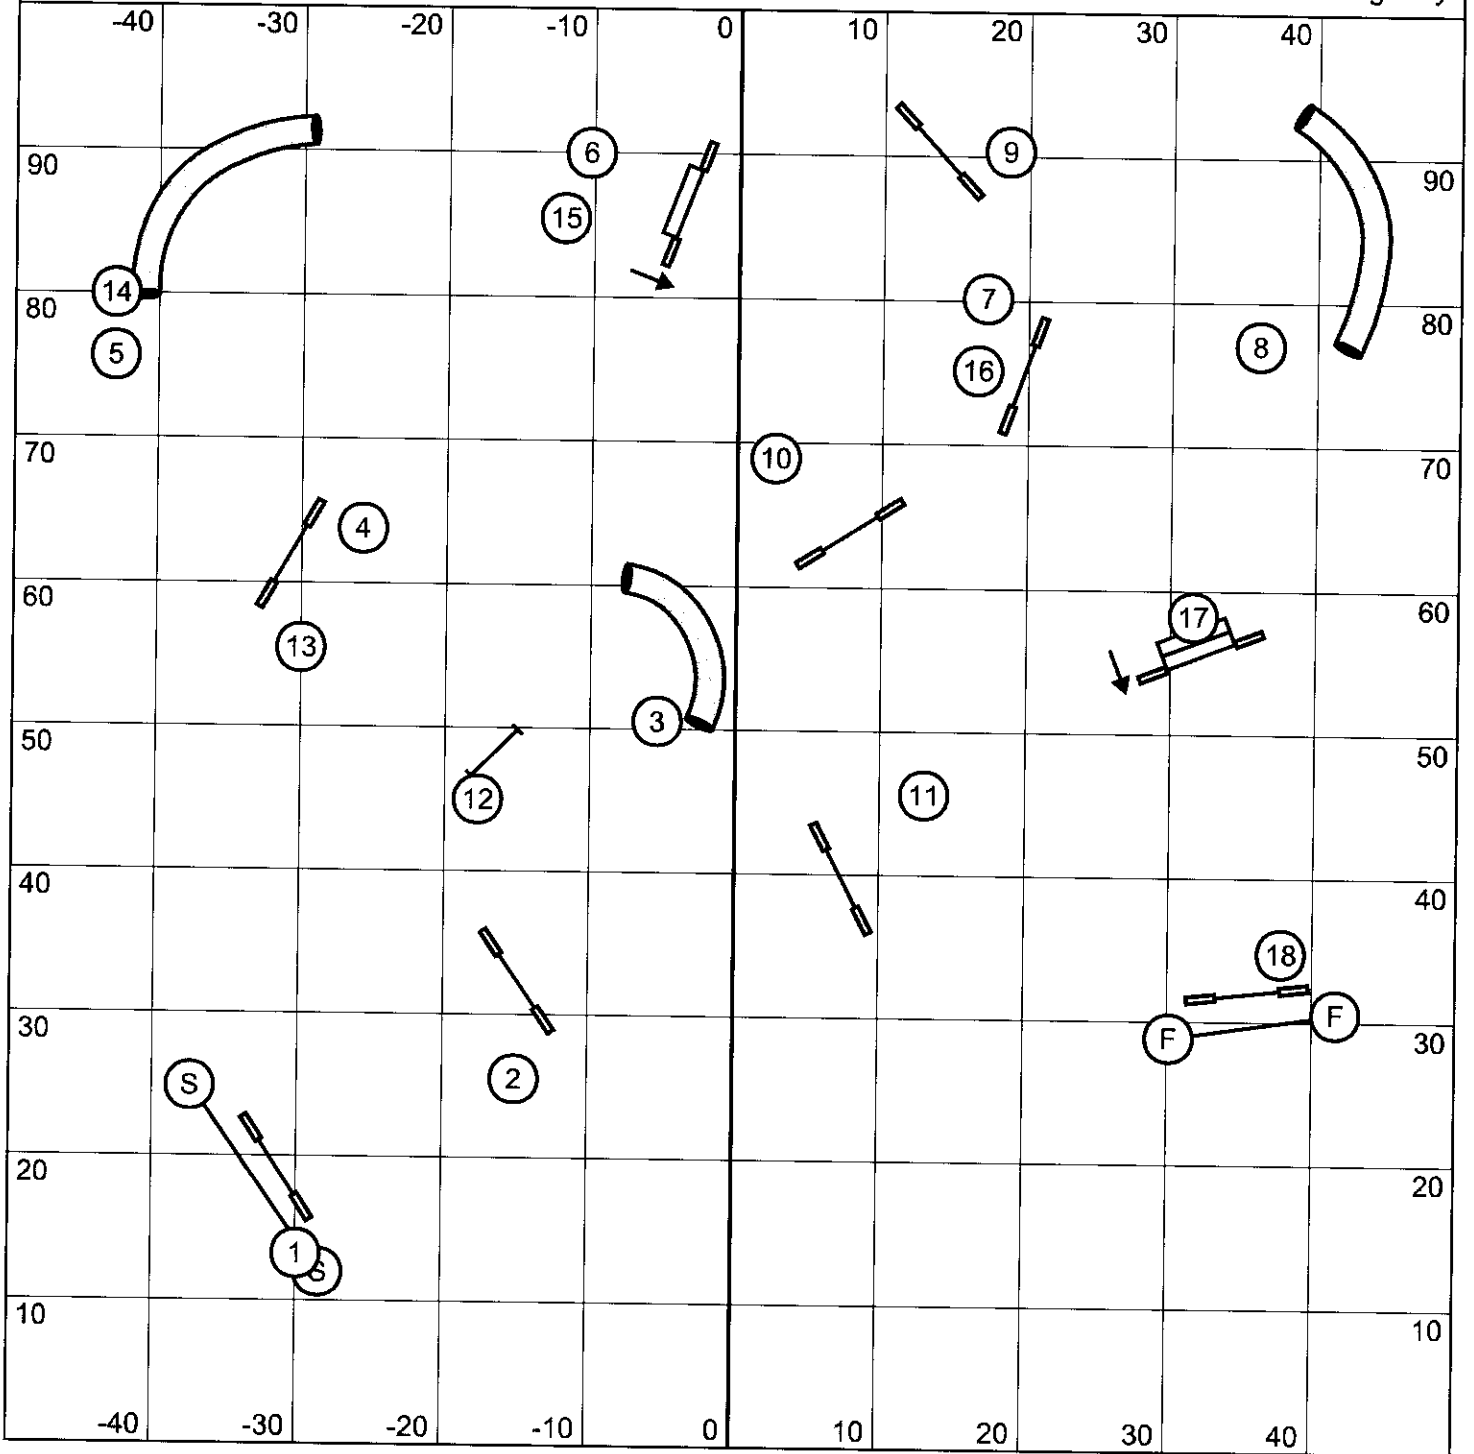

Advanced/PII Jumpers

Nunes Agility Field - November 8, 2019

Roger Ly