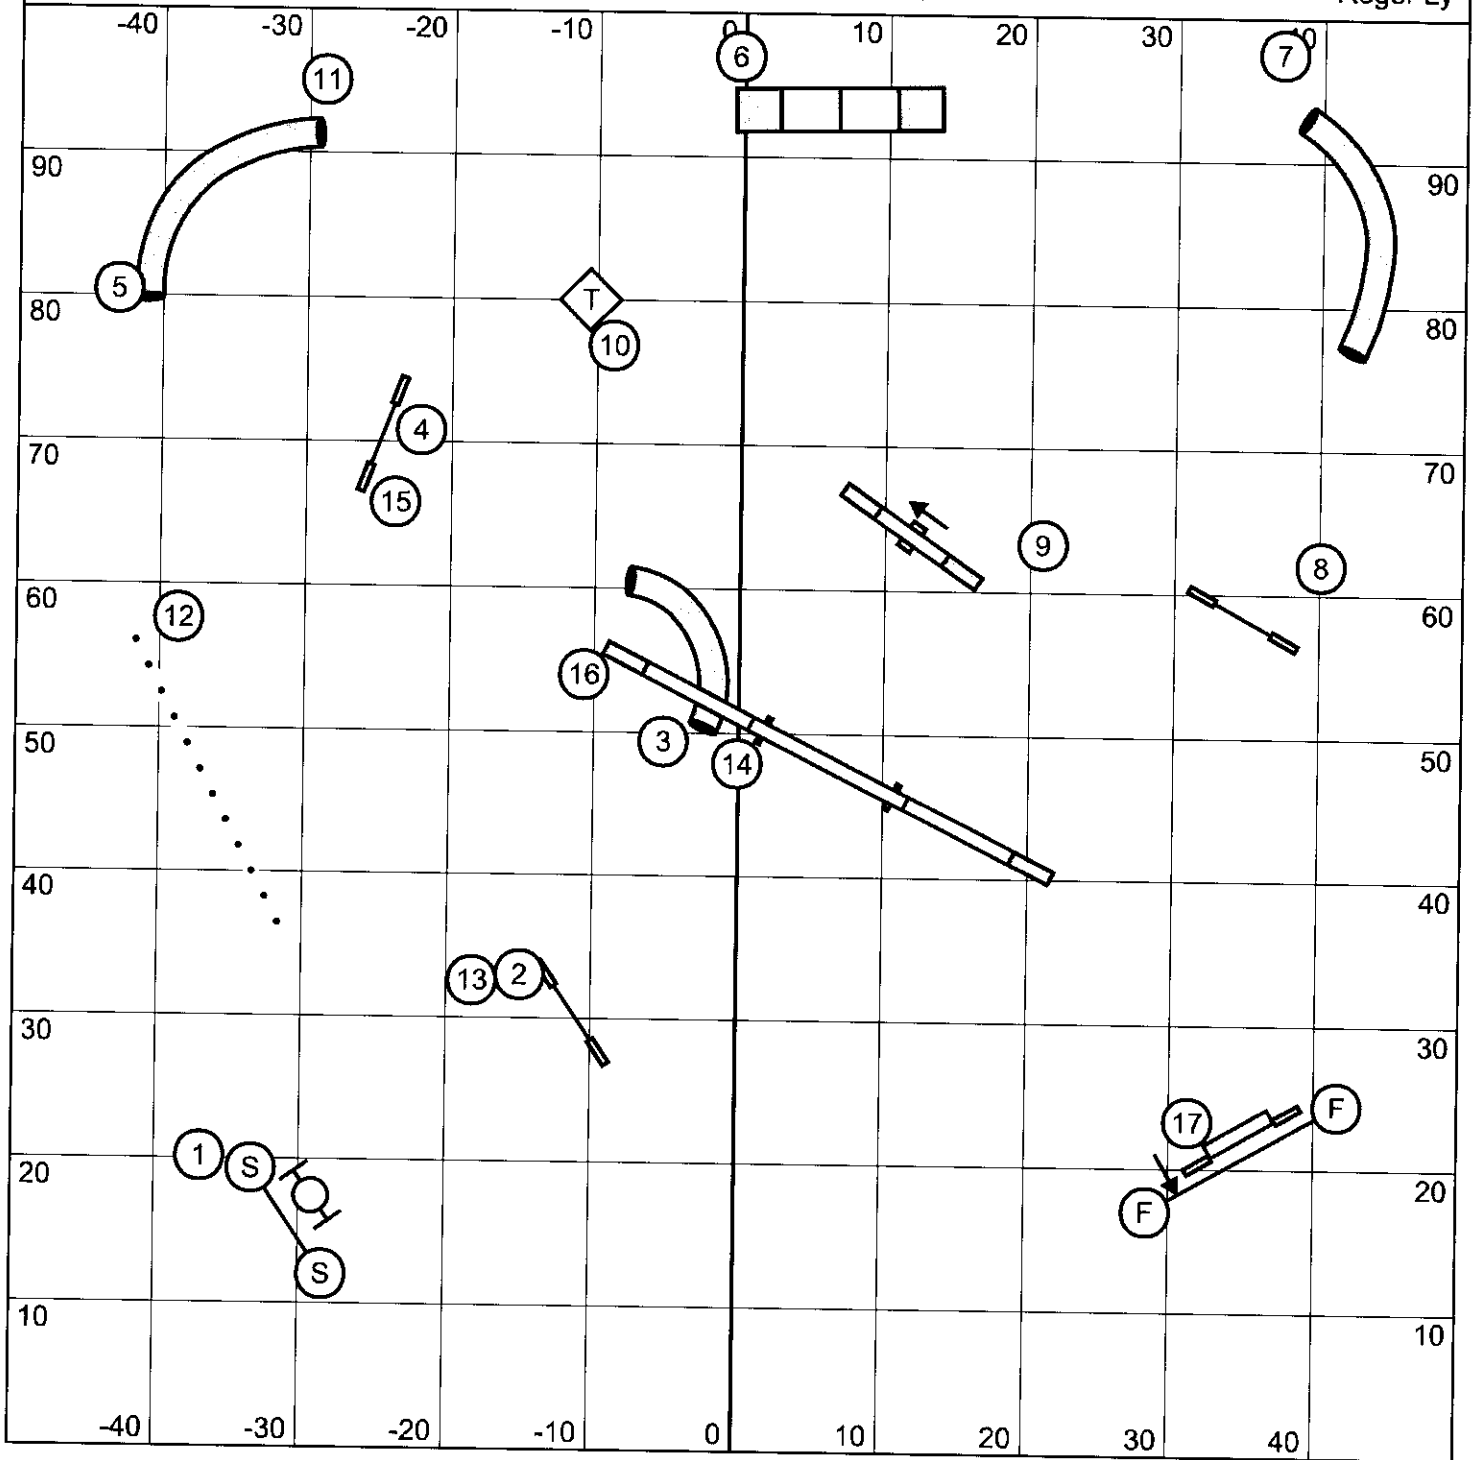

Advanced/PII Standard

Nunes Agility Field - November 8, 2019

Roger Ly