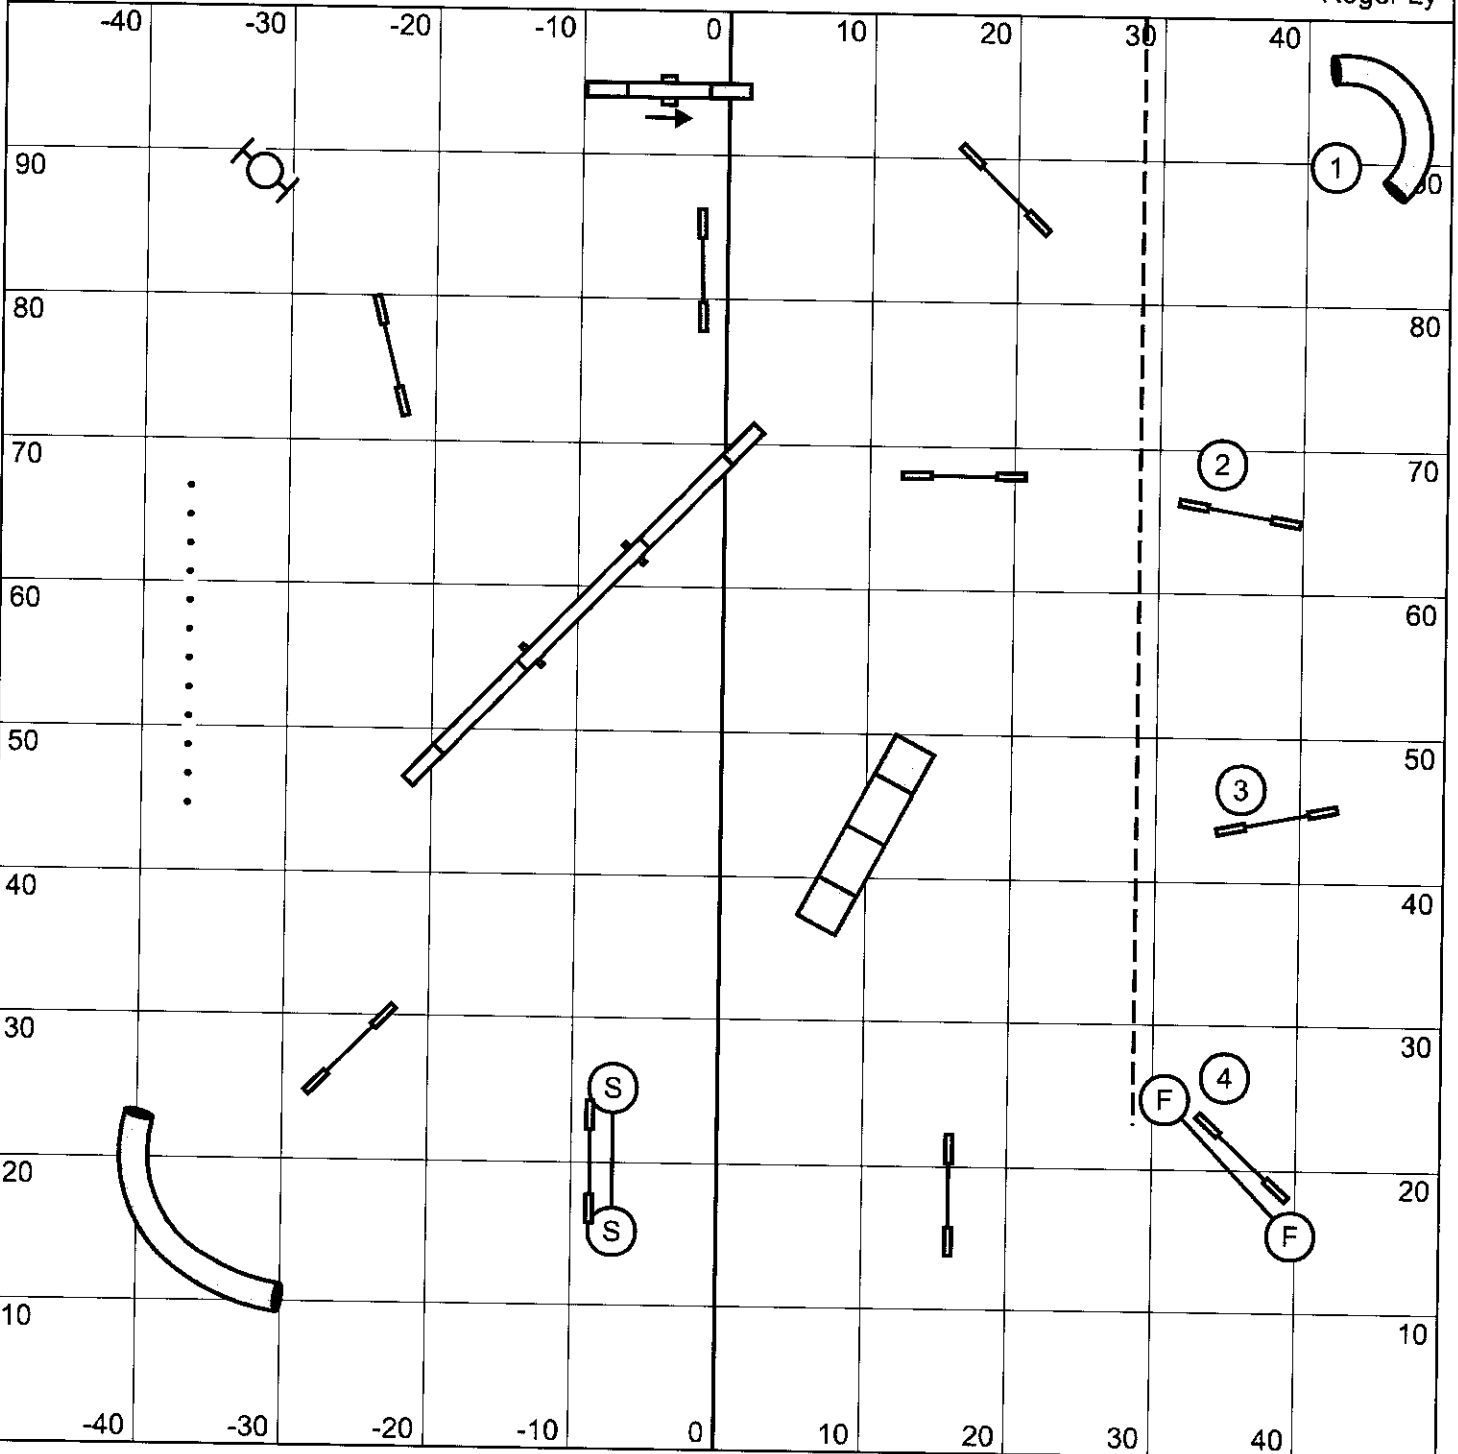

Roger Ly

Opening:
1-2-3-5 Scoring System - Weaves are 5
25 seconds, 13 points required

Start jump is bidirectional and can be taken twice for points
Each obstacle can be taken twice for points
Back-to-back is OK
Contact-to-contact is NOT OK

Closing:
CHAMPIONSHIP
20/22/24" - 17 seconds
14/16" - 18 seconds
10" - 19 seconds
PERFORMANCE
+2 second

OPENING (THREE REDS):

Combinations may be taken in any order, any direction

Dropped bar or off-course during combination:
Complete combination for 0 points and continue