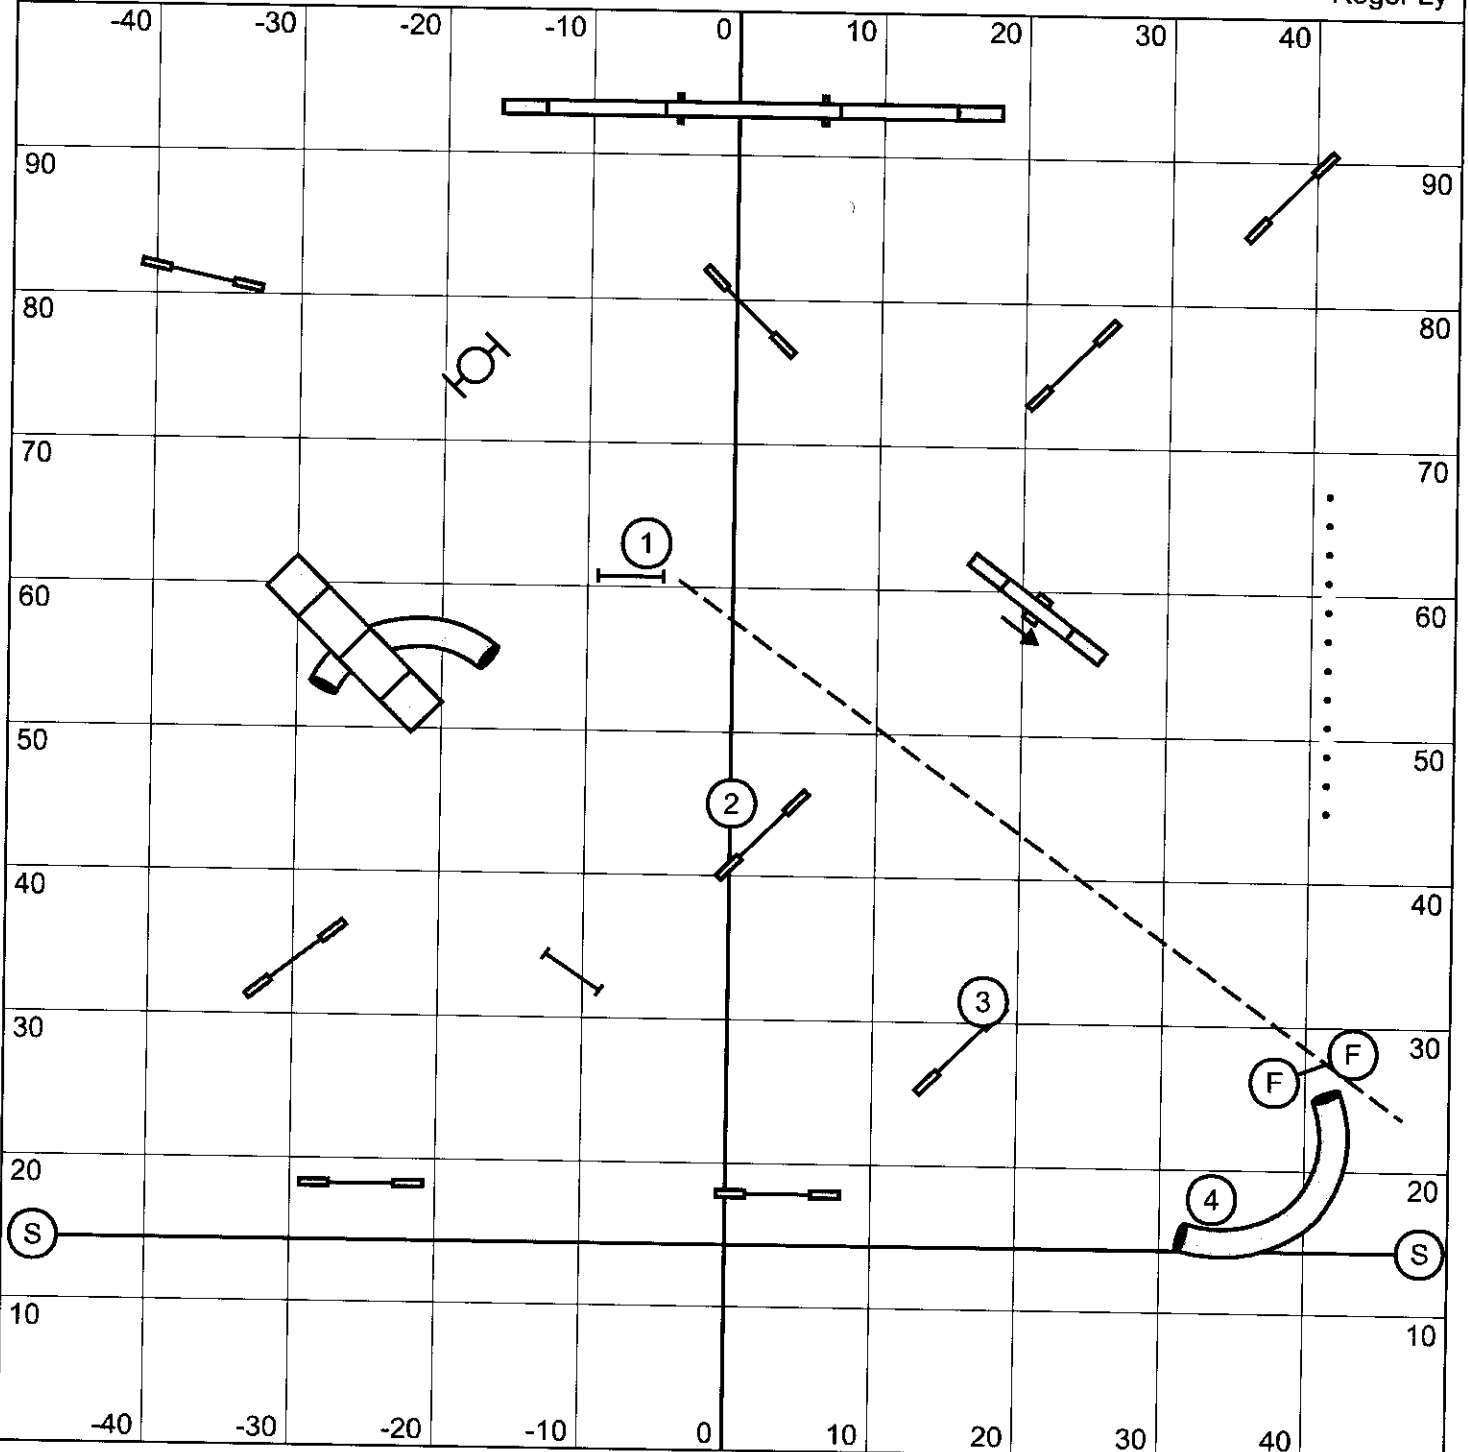

Advanced/PII Standard

Nunes Agility Field - November 10, 2019

Roger Ly

Advanced/PII Gamblers

Nunes Agility Field - November 10, 2019

Roger Ly

Opening:
1-3-5-7 Scoring System - Teeter is 7
30 seconds, 21 points required