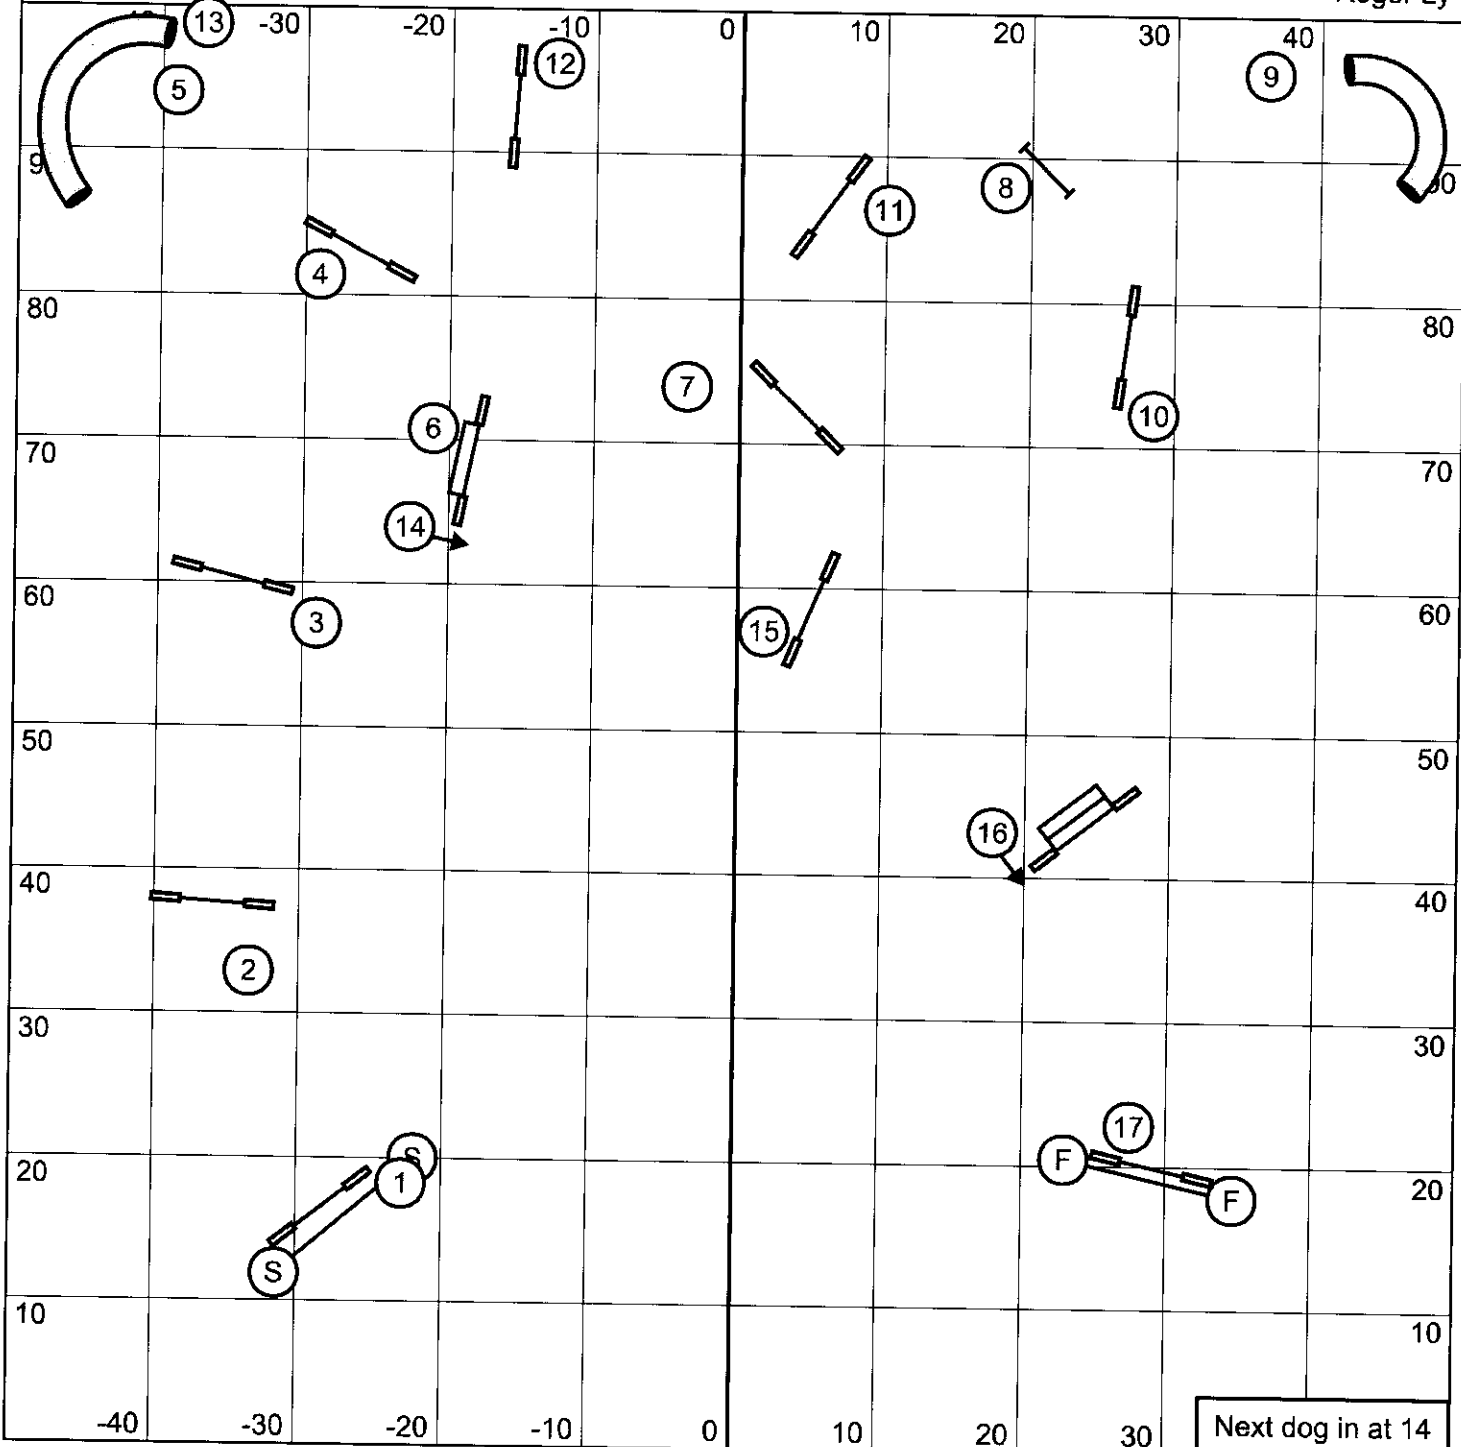

Advanced/PII Jumpers

Nunes Agility Field - November 9, 2019

Roger Ly

Next dog in at 14