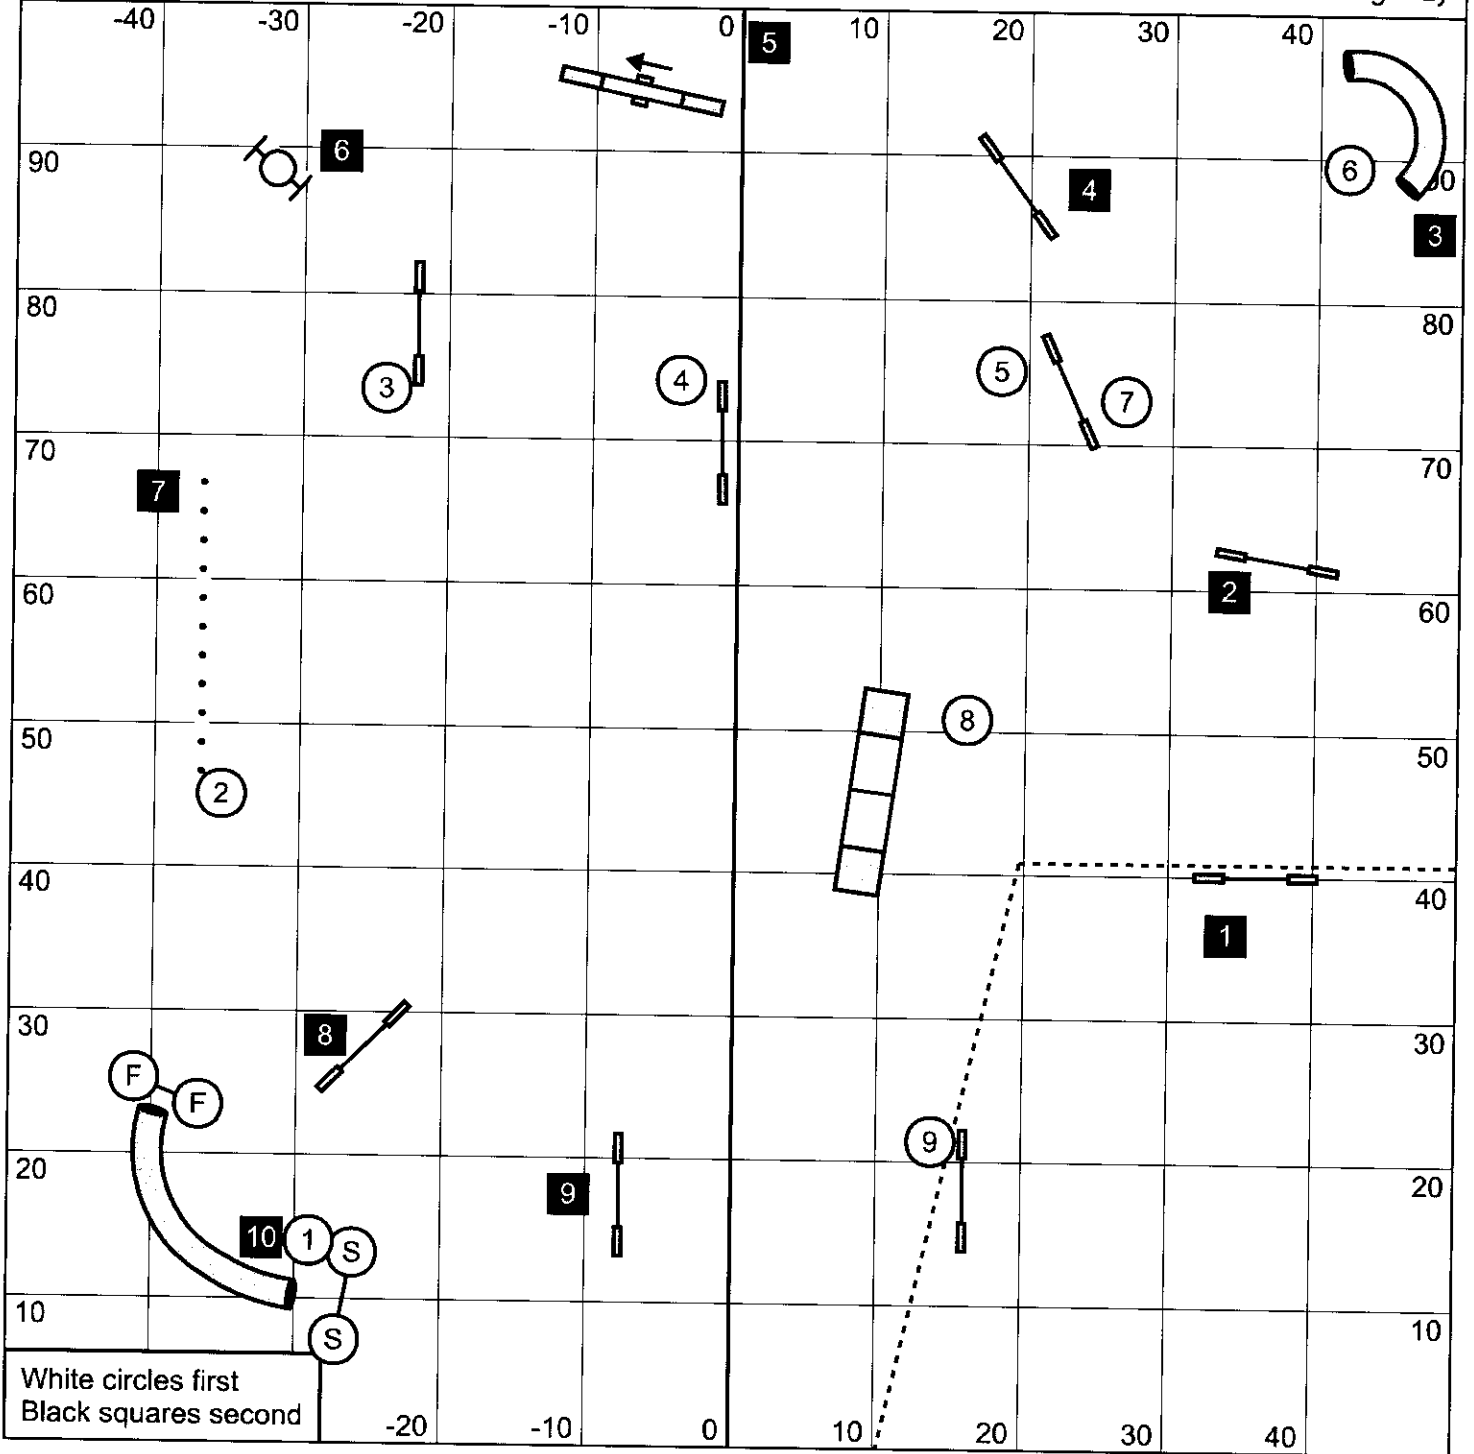

+2 second

Advanced/PII Jumpers

Nunes Agility Field - November 9, 2019

Roger Ly

Next dog in at 14

Advanced/PII Pairs Relay

Nunes Agility Field - November 9, 2019

Roger Ly

Advanced/PII Standard

Nunes Agility Field - November 10, 2019

Roger Ly

Advanced/PII Gamblers

Nunes Agility Field - November 10, 2019

Roger Ly

Opening:
1-3-5-7 Scoring System - Teeter is 7
30 seconds, 21 points required