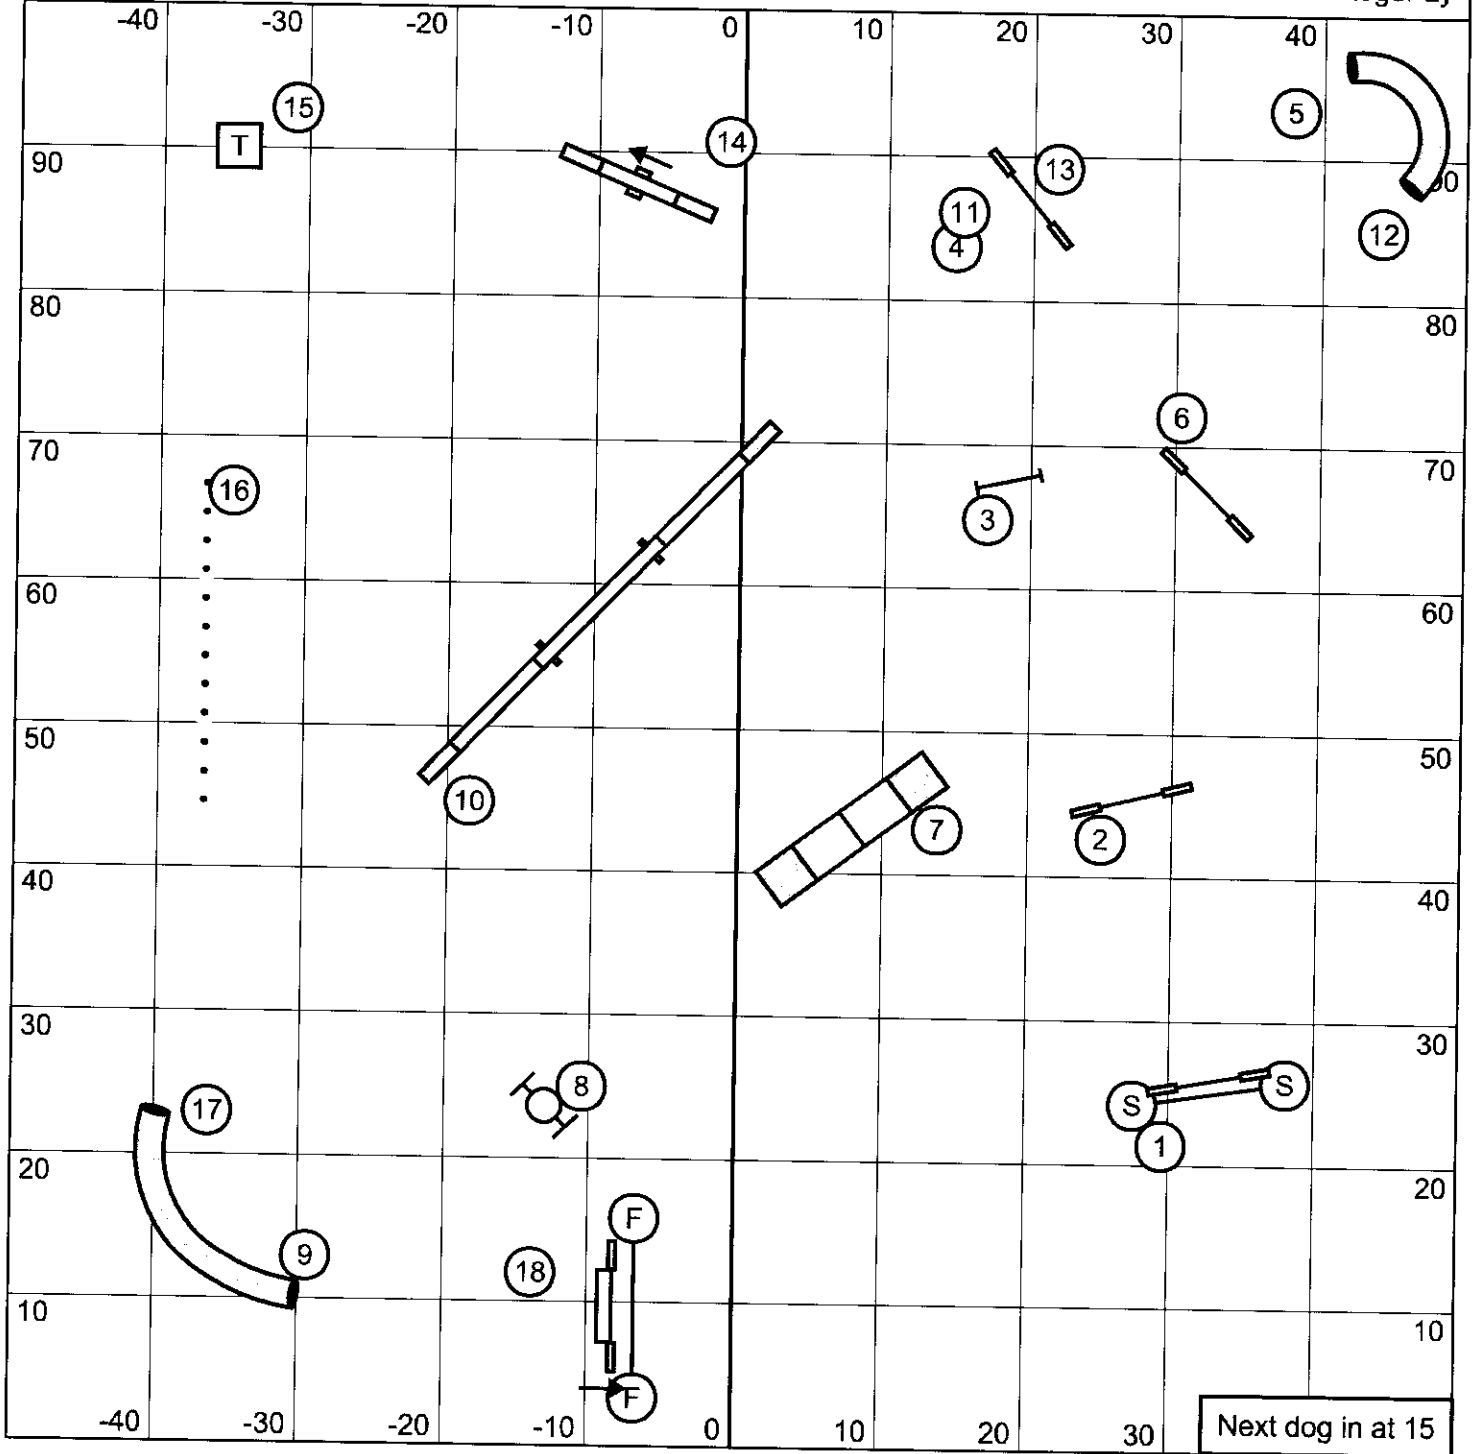

Roger Ly

Opening:
1-2-3-5 Scoring System - Weaves are 5
25 seconds, 13 points required

Start jump is bidirectional and can be taken twice for points
Each obstacle can be taken twice for points
Back-to-back is OK
Contact-to-contact is NOT OK

Closing:
CHAMPIONSHIP
20/22/24" - 17 seconds
14/16" - 18 seconds
10" - 19 seconds
PERFORMANCE
+2 second

OPENING (THREE REDS):

Combinations may be taken in any order, any direction

Dropped bar or off-course during combination:
Complete combination for 0 points and continue

Advanced/PII Standard

Nunes Agility Field - November 10, 2019

Roger Ly

Advanced/PII Gamblers

Nunes Agility Field - November 10, 2019

Roger Ly

Opening:
1-3-5-7 Scoring System - Teeter is 7
30 seconds, 21 points required