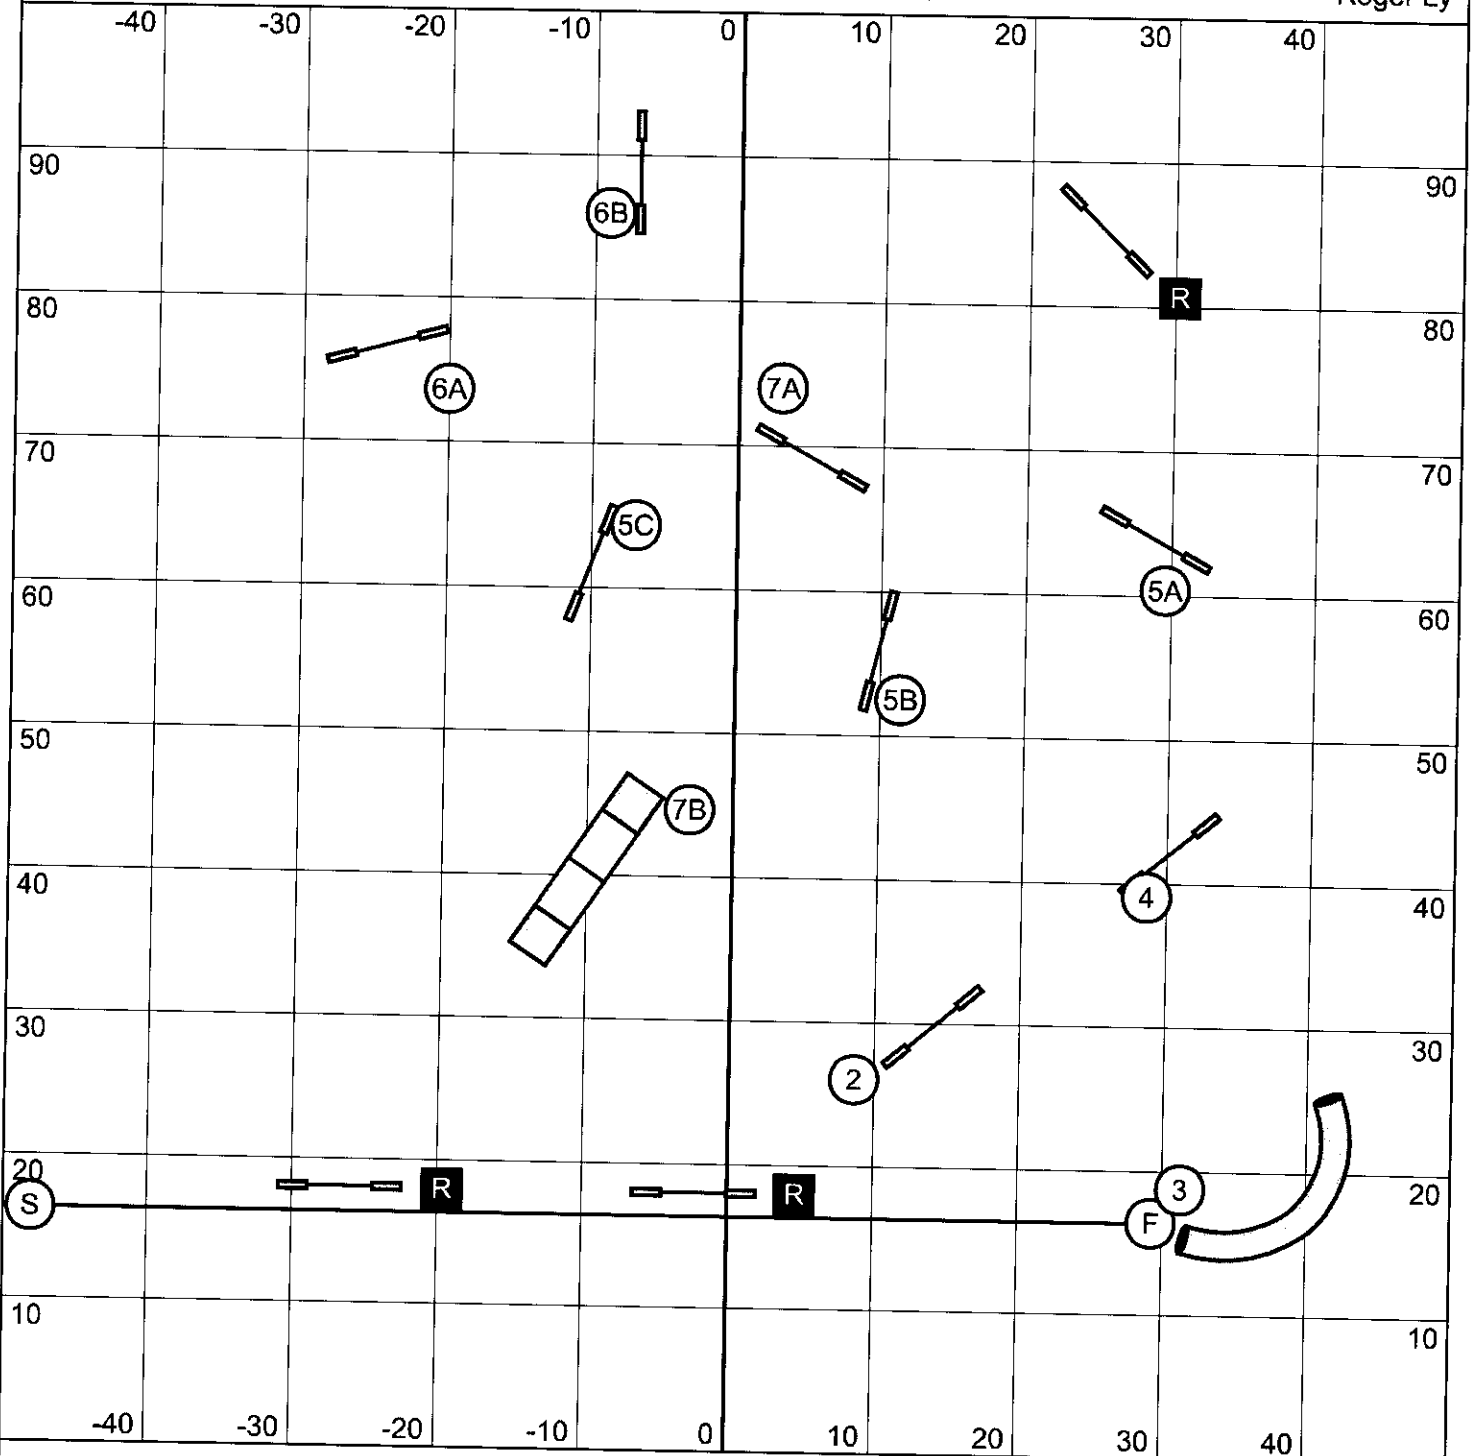

OPENING (THREE REDS):

Combinations may be taken in any order, any direction

Dropped bar or off-course during combination:

Complete combination for 0 points and continue

CLOSING:

Everything to be taken as marked

COURSE TIME:

CHAMPIONSHIP

20/22/24" - 52 seconds

14/16" - 54 seconds

10" - 56 seconds

PERFORMANCE

+2 second