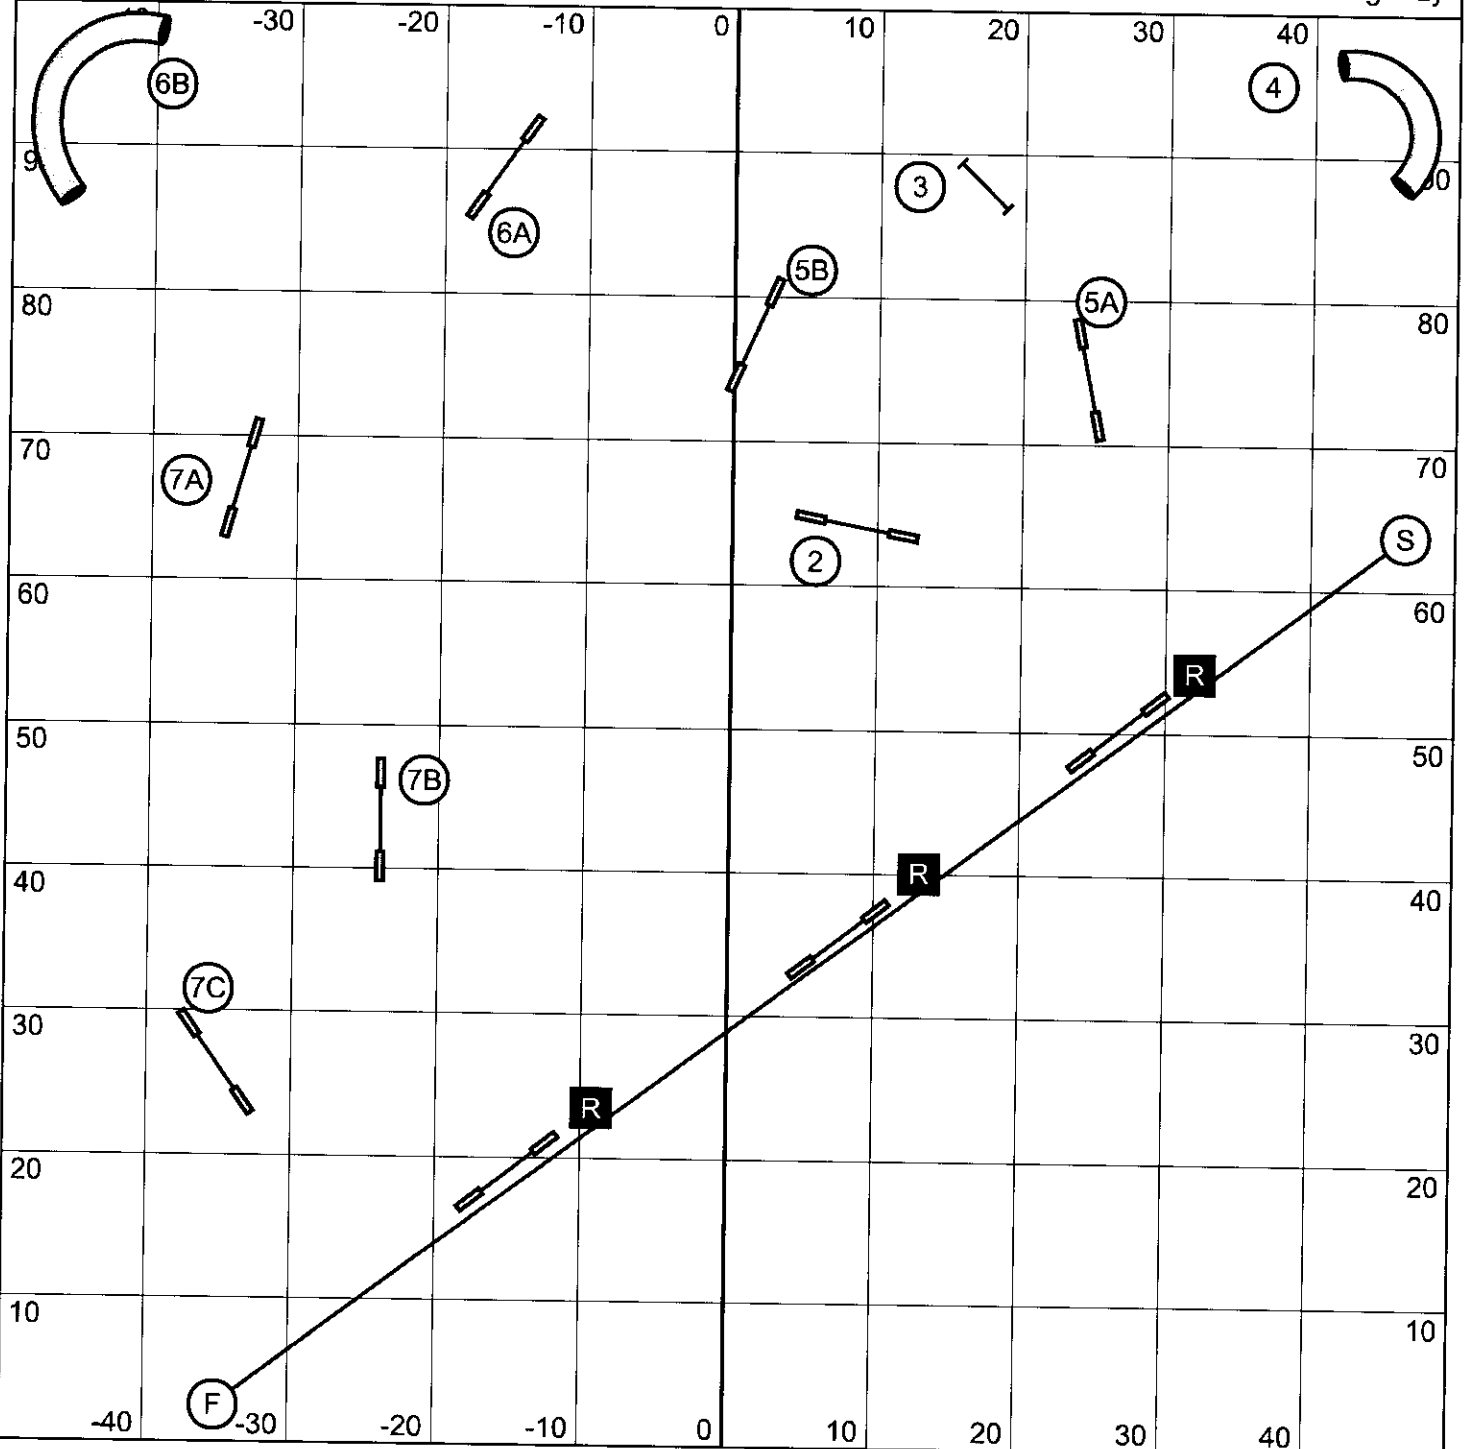

Roger Ly

Opening:
1-2-3-5 Scoring System - Weaves are 5
25 seconds, 13 points required

Start jump is bidirectional and can be taken twice for points
Each obstacle can be taken twice for points
Back-to-back is OK
Contact-to-contact is NOT OK

Closing:
CHAMPIONSHIP
20/22/24" - 17 seconds
14/16" - 18 seconds
10" - 19 seconds
PERFORMANCE
+2 second

OPENING (THREE REDS):

Combinations may be taken in any order, any direction

Dropped bar or off-course during combination:
Complete combination for 0 points and continue