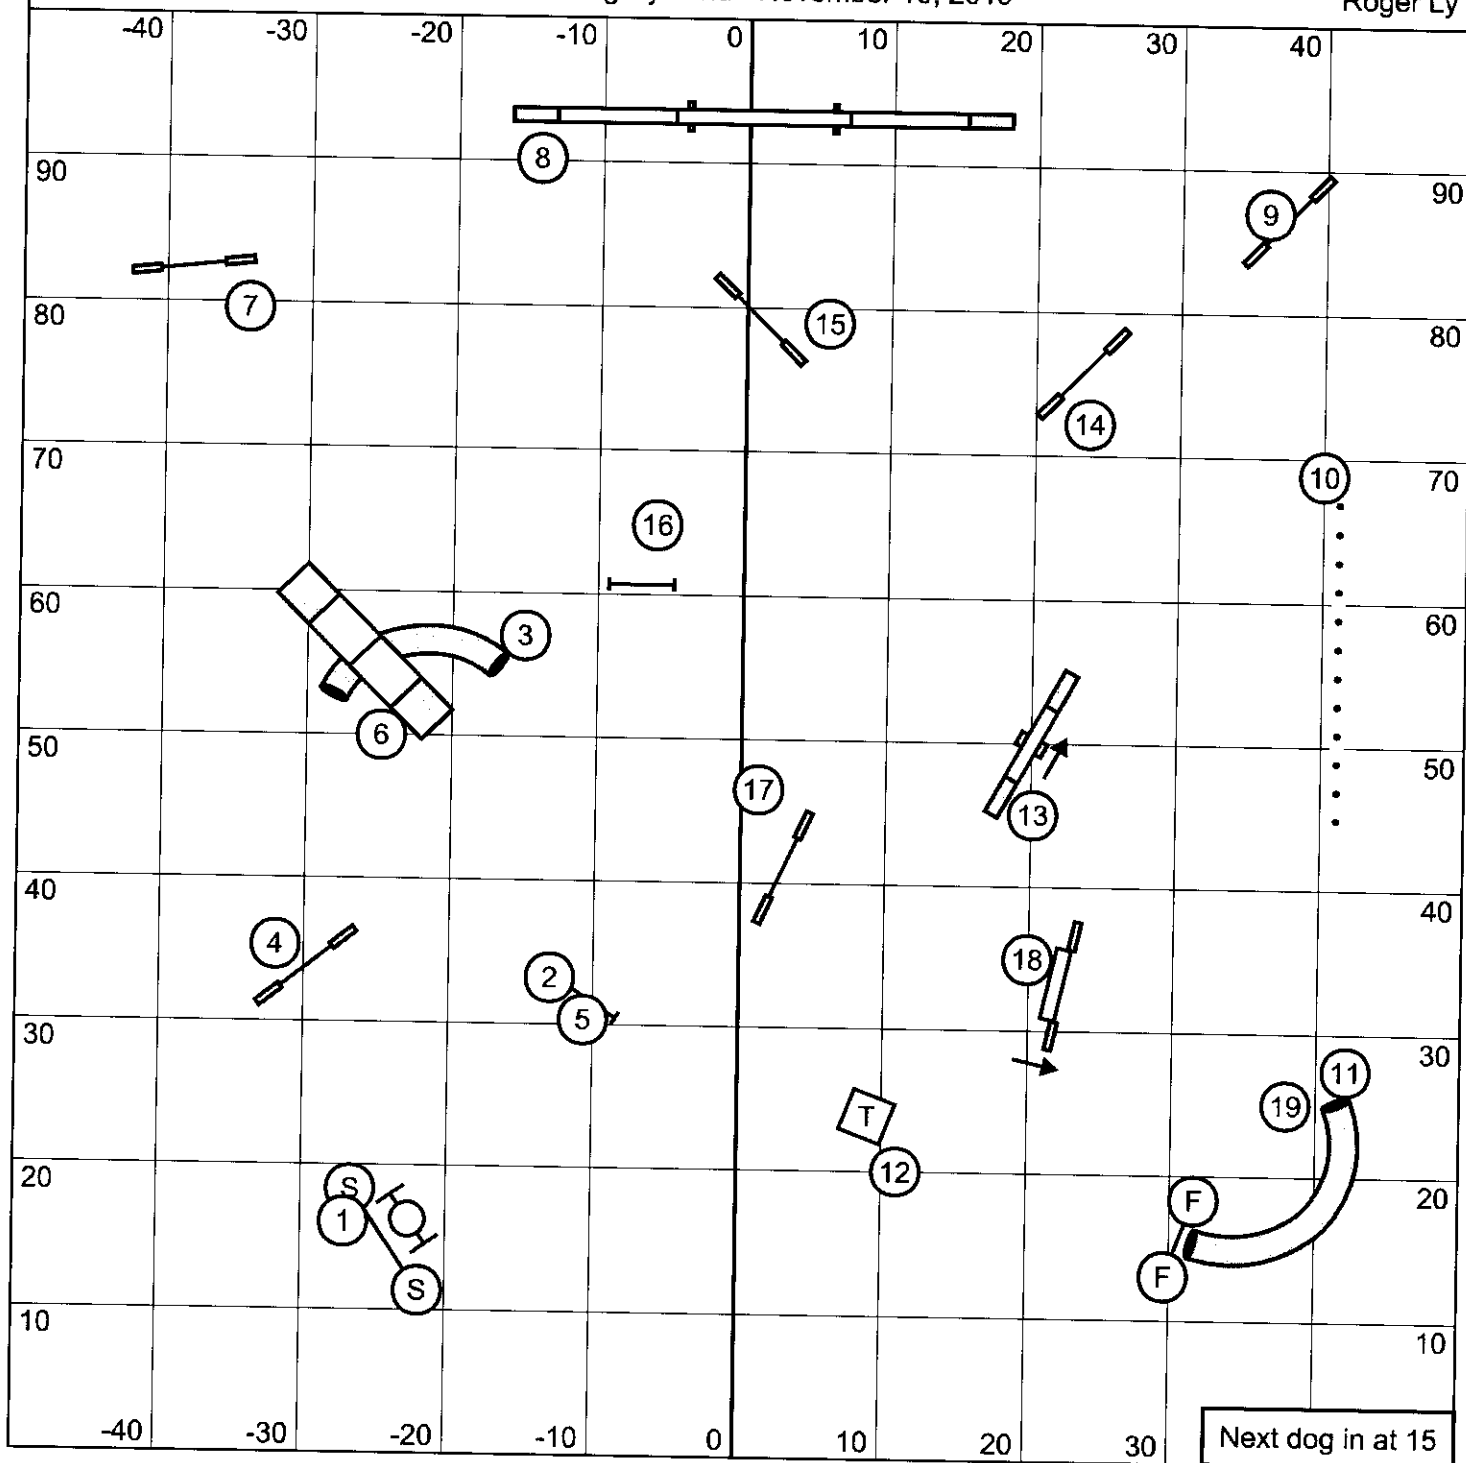

+2 second

Advanced/PII Jumpers

Nunes Agility Field - November 9, 2019

Roger Ly

Next dog in at 14

Advanced/PII Pairs Relay

Nunes Agility Field - November 9, 2019

Roger Ly

Advanced/PII Standard

Nunes Agility Field - November 10, 2019

Roger Ly

Advanced/PII Gamblers

Nunes Agility Field - November 10, 2019

Roger Ly

Opening:
1-3-5-7 Scoring System - Teeter is 7
30 seconds, 21 points required